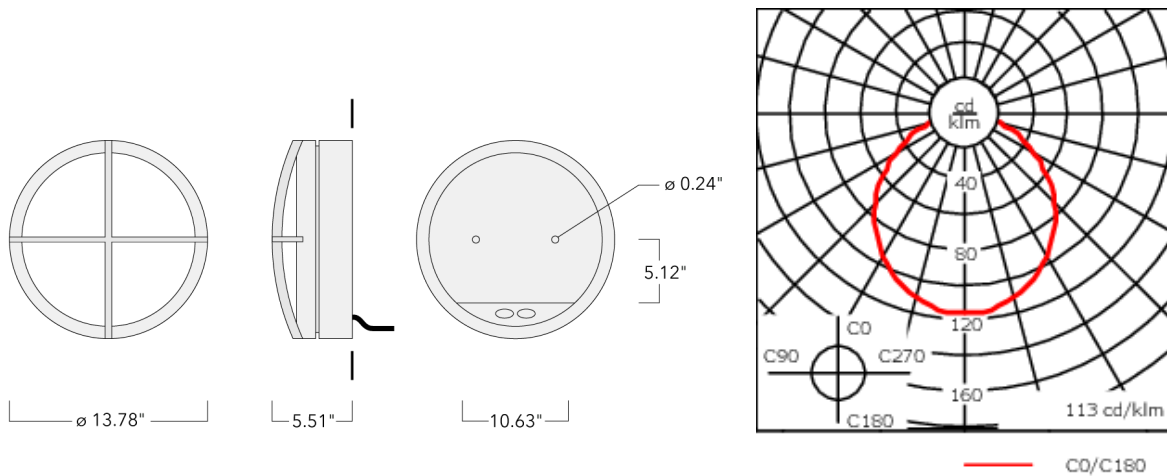

Specifications

Material description

Body	Luminaire body and lens frame constructed in die cast aluminum.
Lens	Opal polycarbonate lens.
Colors	RAL9004 Black RAL9007 Grey Metallic RAL9016 White RAL8019 Dark Bronze
Gasket	Silicone rubber gasket
Fasteners	PCS polymer coated stainless steel
Ingress protection	IP55
Impact resistance	IK10
Corrosion resistance	5CE

Electrical description

Power supply	Integral [ECG] LED driver in 120 or 277 volt. Specify voltage.
Driver / Ballast	Integral EC electronic converter

Additional information

Lifetime	Ta=25°/40° L70B50 > 50000h
Listings	ETL, UL-1598, CSA-C22.2#250.0. Suitable for Wet Locations.

WE-EF LIGHTING USA, LLC

410-D Keystone Drive, 15086 Warrendale, PA 15086 - Phone: +1 724 742 0030
customersupport.usa@we-ef.com - <https://we-ef.com/us>
Subject to technical changes and errors. - Generated on 11/23/2024