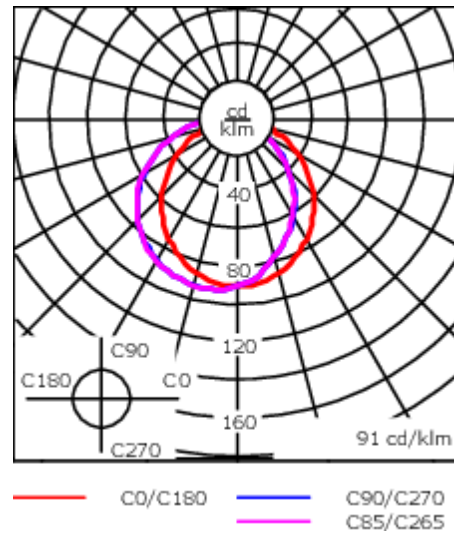

Specifications

Material description

Body	Marine-grade, die-cast aluminium alloy
Lens	Polycarbonate lens
Colours	RAL9004 Signal black RAL9007 Grey aluminium RAL7016 Anthracite grey RAL9016 Traffic white
Gasket	Silicone rubber gasket
Fasteners	PCS hardware
Ingress protection	IP55
Impact resistance	IK10
Corrosion resistance	5CE

Electrical description

Power supply	220-240V / 50-60 Hz
Driver / Ballast	Integral EC electronic converter

Additional information

Lifetime	Ta=25° L70B50 > 50000h