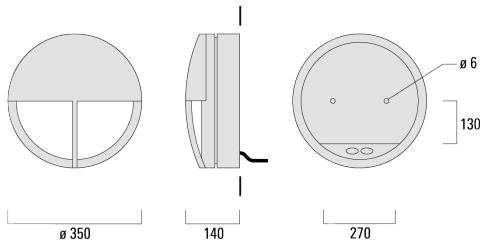

195-9545

DLB239 LED

we-ef

Description

IP55, Class I. IK10. Marine-grade, die-cast aluminium alloy. 5CE superior corrosion protection including PCS hardware. Polycarbonate lens. Silicone rubber gasket. Two cable entries.

Integral EC electronic converter. Advanced thermal management protects LEDs while optimising lumens output.

Weight	3.90 kg
Light distribution	diffused distribution
Light source	LED-FT-28W / 800 mA - 3000 K
CRI	80
Power supply	EC
LEDs	1
Rated input power	31 W
Rated lumens (lm)	
LED Lumen	1198.1
Total Lumen	1198.1
Ta	25
Nominal Lumen (lm)	
LED Lumen	4760
Total Lumen	4760
Tc	25

Specifications

Material description

Body	Marine-grade, die-cast aluminium alloy
Lens	Polycarbonate lens
Colours	<div style="display: flex; align-items: center;"> <div style="width: 20px; height: 15px; background-color: black; margin-right: 5px;"></div> RAL9004 Signal black </div> <div style="display: flex; align-items: center; margin-top: 5px;"> <div style="width: 20px; height: 15px; background-color: grey; margin-right: 5px;"></div> RAL9007 Grey aluminium </div> <div style="display: flex; align-items: center; margin-top: 5px;"> <div style="width: 20px; height: 15px; background-color: darkgrey; margin-right: 5px;"></div> RAL7016 Anthracite grey </div> <div style="display: flex; align-items: center; margin-top: 5px;"> <div style="width: 20px; height: 15px; background-color: lightgrey; margin-right: 5px;"></div> RAL9016 Traffic white </div>
Gasket	Silicone rubber gasket
Fasteners	PCS hardware
Ingress protection	IP55
Impact resistance	IK10
Corrosion resistance	5CE