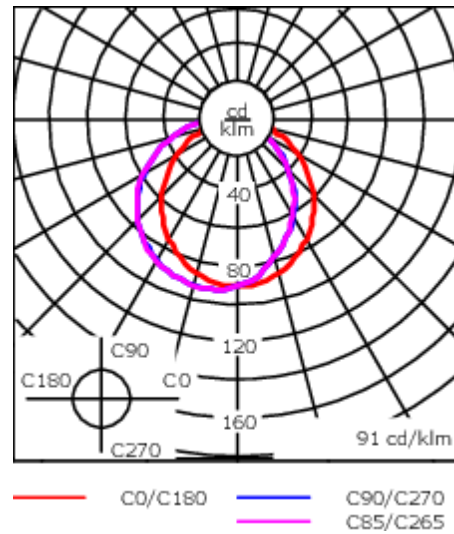

195-9545

DLB239 LED

we-ef

Specifications

Material description

Body	Marine-grade, die-cast aluminium alloy
Lens	Polycarbonate lens
Colours	RAL9004 Signal black RAL9007 Grey aluminium RAL7016 Anthracite grey RAL9016 Traffic white
Gasket	Silicone rubber gasket
Fasteners	PCS hardware
Ingress protection	IP55
Impact resistance	IK10
Corrosion resistance	5CE

Electrical description

Power supply	220-240V / 50-60 Hz
Driver / Ballast	Integral EC electronic converter

Additional information

Lifetime	Ta=25° L70B50 > 50000h

WE-EF LIGHTING (Thailand) Co., Ltd.

57 Moo 5, Kingkaew Rd., Bangplee, 10540 Samutprakarn - Phone: +66 2 738 96 20 - Fax: +66 2 738 96 29

<https://we-ef.com/asia>

Subject to technical changes and errors. - Generated on 23/10/2024