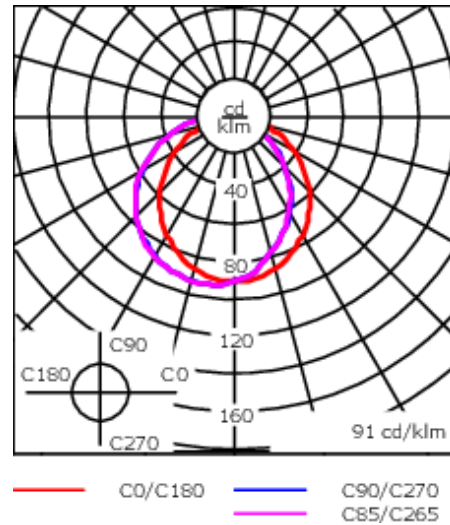

Description

IP55, Class I. Class II on request. IK10. Marine-grade, die-cast aluminium alloy. 5CE superior corrosion protection including PCS hardware. Silicone rubber gasket. Polycarbonate main lens. Two cable entries. Factory installed LED circuit board. Integral EC electronic converter.

Weight	3.70 kg
Light distribution	diffused distribution
Light source	LED-FT-28W / 800 mA - 4000 K
CRI	80
Power supply	EC
LEDs	1
Rated input power	31 W
Rated lumens (lm)	
LED Lumen	1250.9
Total Lumen	1250.9
Ta	25
Nominal Lumen (lm)	
LED Lumen	4970
Total Lumen	4970
Tc	25

Specifications

Material description

Body	Marine-grade die-cast aluminium alloy
Lens	Polycarbonate main lens
Colours	<div style="display: flex; flex-direction: column; gap: 5px;"> <div style="display: flex; align-items: center;"> <div style="width: 20px; height: 15px; background-color: black; margin-right: 5px;"></div> RAL9004 Signal black </div> <div style="display: flex; align-items: center;"> <div style="width: 20px; height: 15px; background-color: #cccccc; margin-right: 5px;"></div> RAL9006 White aluminium </div> <div style="display: flex; align-items: center;"> <div style="width: 20px; height: 15px; background-color: #808080; margin-right: 5px;"></div> RAL9007 Grey aluminium </div> <div style="display: flex; align-items: center;"> <div style="width: 20px; height: 15px; background-color: #333333; margin-right: 5px;"></div> RAL7016 Anthracite grey </div> <div style="display: flex; align-items: center;"> <div style="width: 20px; height: 15px; background-color: #e0e0e0; margin-right: 5px;"></div> RAL9016 Traffic white </div> </div>
Gasket	Silicone rubber gasket
Fasteners	PCS Polymer Coated Stainless Steel Hardware
Ingress protection	IP55
Impact resistance	IK10
Corrosion resistance	5CE