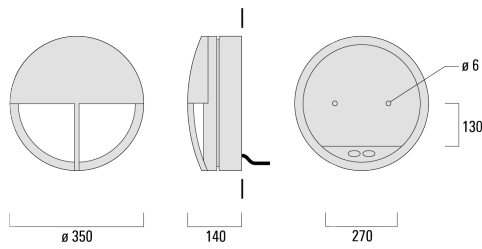

Description

IP55, Class I. Class II on request. IK10. Marine-grade, die-cast aluminium alloy. 5CE superior corrosion protection including PCS hardware. Silicone rubber gasket. Polycarbonate main lens. Two cable entries. Factory installed LED circuit board. Integral EC electronic converter.

Weight	3.70 kg
Light distribution	diffused distribution
Light source	LED-FT-28W / 800 mA - 4000 K
CRI	80
Power supply	EC
LEDs	1
Rated input power	31 W
Rated lumens (lm)	
LED Lumen	1250.9
Total Lumen	1250.9
Ta	25
Nominal Lumen (lm)	
LED Lumen	4970
Total Lumen	4970
Tc	25

Specifications

Material description

Body	Marine-grade die-cast aluminium alloy
Lens	Polycarbonate main lens
Colours	<div style="display: flex; flex-direction: column; gap: 5px;"> <div style="display: flex; align-items: center;"> <div style="width: 20px; height: 15px; background-color: black; margin-right: 5px;"></div> RAL9004 Signal black </div> <div style="display: flex; align-items: center;"> <div style="width: 20px; height: 15px; background-color: #cccccc; margin-right: 5px;"></div> RAL9006 White aluminium </div> <div style="display: flex; align-items: center;"> <div style="width: 20px; height: 15px; background-color: #808080; margin-right: 5px;"></div> RAL9007 Grey aluminium </div> <div style="display: flex; align-items: center;"> <div style="width: 20px; height: 15px; background-color: #333333; margin-right: 5px;"></div> RAL7016 Anthracite grey </div> <div style="display: flex; align-items: center;"> <div style="width: 20px; height: 15px; background-color: #e0e0e0; margin-right: 5px;"></div> RAL9016 Traffic white </div> </div>
Gasket	Silicone rubber gasket
Fasteners	PCS Polymer Coated Stainless Steel Hardware
Ingress protection	IP55
Impact resistance	IK10
Corrosion resistance	5CE