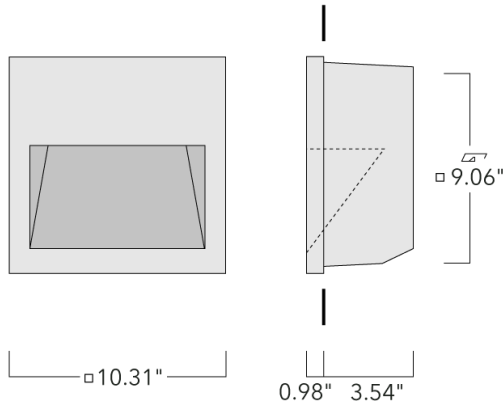

197-0352

QRI354 LED

we-ef

Specifications

Material description

Body	Luminaire body and lens frame constructed in die cast aluminum.
Lens	Tempered glass lens.
Colors	 RAL9004 Black RAL9007 Grey Metallic RAL9016 White RAL8019 Dark Bronze
Gasket	Silicone rubber gasket
Fasteners	PCS polymer coated stainless steel
Ingress protection	IP55
Impact resistance	IK08
Corrosion resistance	5CE

Electrical description

Power supply	Integral [ECG] electronic driver 120V-277V. 0-10V dimmable, to be specified with order.
Driver / Ballast	Integral EC electronic converter

WE-EF LIGHTING USA, LLC

410-D Keystone Drive, 15086 Warrendale, PA 15086 - Phone: +1 724 742 0030

customersupport.usa@we-ef.com - <https://we-ef.com/us>

Subject to technical changes and errors. - Generated on 11/23/2024