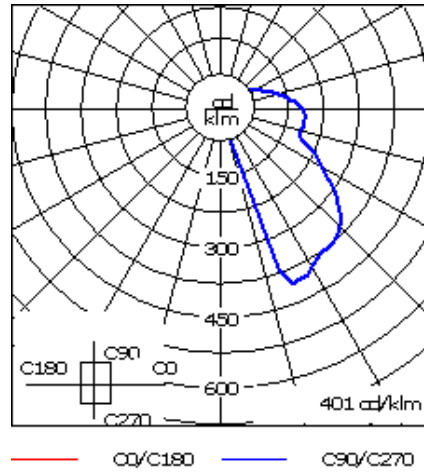

197-0352

QRI354 LED

we-ef

Specifications

Material description

Body	Luminaire body and lens frame constructed in die cast aluminum.
Lens	Tempered glass lens.
Colors	 RAL9004 Black RAL9007 Grey Metallic RAL9016 White RAL8019 Dark Bronze
Gasket	Silicone rubber gasket
Fasteners	PCS polymer coated stainless steel
Ingress protection	IP55
Impact resistance	IK08
Corrosion resistance	5CE

Electrical description

Power supply	Integral [ECG] electronic driver 120V-277V. 0-10V dimmable, to be specified with order.
Driver / Ballast	Integral EC electronic converter

WE-EF LIGHTING USA, LLC

410-D Keystone Drive, 15086 Warrendale, PA 15086 - Phone: +1 724 742 0030

customersupport.usa@we-ef.com - <https://we-ef.com/us>

Subject to technical changes and errors. - Generated on 11/23/2024