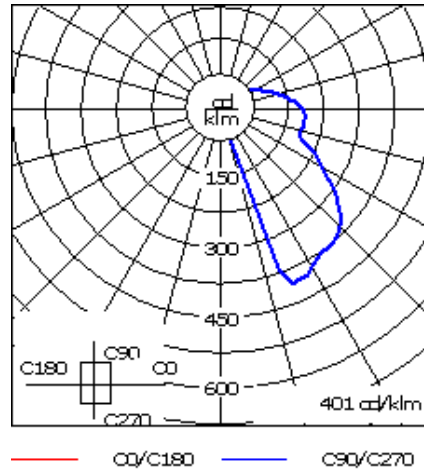

197-0353

QRI354 LED

we-ef

Specifications

Material description

Body	Luminaire body and lens frame constructed in die cast aluminum.
Lens	Tempered glass lens.
Colors	 RAL9004 Black RAL9007 Grey Metallic RAL9016 White RAL8019 Dark Bronze
Gasket	Silicone rubber gasket
Fasteners	PCS polymer coated stainless steel
Ingress protection	IP55
Impact resistance	IK08
Corrosion resistance	5CE

Electrical description

Power supply	Integral [ECG] electronic driver 120V-277V. 0-10V dimmable, to be specified with order.
Driver / Ballast	Integral EC electronic converter

WE-EF LIGHTING USA, LLC

410-D Keystone Drive, 15086 Warrendale, PA 15086 - Phone: +1 724 742 0030

customersupport.usa@we-ef.com - <https://we-ef.com/us>

Subject to technical changes and errors. - Generated on 11/23/2024