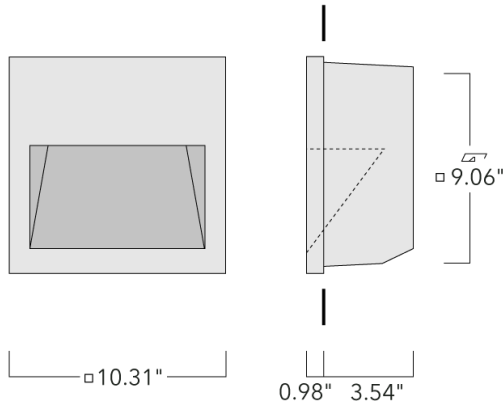

197-0353

QRI354 LED

we-ef

Specifications

Material description

Body	Luminaire body and lens frame constructed in die cast aluminum.
Lens	Tempered glass lens.
Colors	 RAL9004 Black RAL9007 Grey Metallic RAL9016 White RAL8019 Dark Bronze
Gasket	Silicone rubber gasket
Fasteners	PCS polymer coated stainless steel
Ingress protection	IP55
Impact resistance	IK08
Corrosion resistance	5CE

Electrical description

Power supply	Integral [ECG] electronic driver 120V-277V. 0-10V dimmable, to be specified with order.
Driver / Ballast	Integral EC electronic converter

WE-EF LIGHTING USA, LLC

410-D Keystone Drive, 15086 Warrendale, PA 15086 - Phone: +1 724 742 0030

customersupport.usa@we-ef.com - <https://we-ef.com/us>

Subject to technical changes and errors. - Generated on 11/23/2024