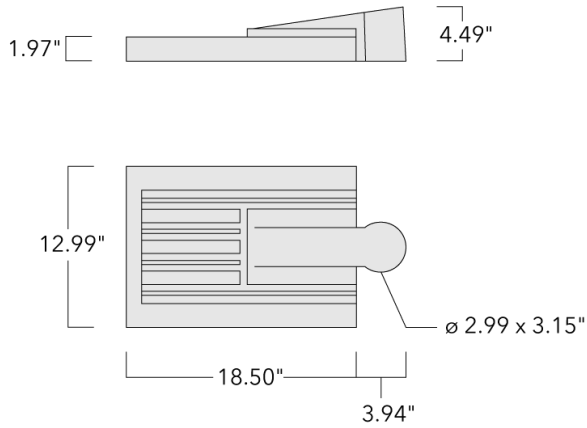

Specifications

Material description

Body	Marine-grade die-cast aluminium alloy
Lens	PMMA RFC Reflection Contour Lens technology
Colors	 RAL9004 Black RAL9007 Grey Metallic RAL9016 White RAL8019 Dark Bronze
Gasket	Silicone rubber gasket
Fasteners	PCS Polymer Coated Stainless Steel hardware
Ingress protection	IP66
Impact resistance	IK08
Corrosion resistance	5CE
Windage	1.75 ft²

WE-EF LIGHTING USA, LLC

410-D Keystone Drive, 15086 Warrendale, PA 15086 - Phone: +1 724 742 0030

customersupport.usa@we-ef.com - <https://we-ef.com/us>

Subject to technical changes and errors. - Generated on 11/23/2024