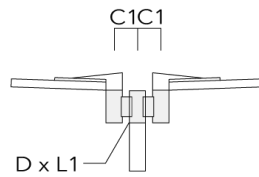

Mounting Accessories

Wall and pole brackets RV

| Description | Part ID | Additional information | C1 | C2 | C3 | D1 | D × L1 | H1 | H2 | M1 | M2 | Weight (lb) | C | D | H |
|------------------|----------|------------------------|----|-------|-------|-------|--------|-------|------|------|-------|-------------|-----|---|---|
| RVO Wall bracket | 108-0979 | RVO Wall bracket | | 4.25" | 3.94" | 2.36" | | 7.87" | 6.3" | 1.5" | 0.47" | 4.41 | 108 | | |

| Description | Part ID | Additional information | C1 | C2 | C3 | D1 | D × L1 | H1 | H2 | M1 | M2 | Weight (lb) | C | D | H |
|-----------------------------|----------|------------------------|----|----|----|----|--------|----|----|----|----|-------------|-----|----|-----|
| RV2-76 Pole bracket, double | 108-0980 | 5.79 | | | | | 3 x 4 | | | | | 10.58 | 147 | 76 | 200 |