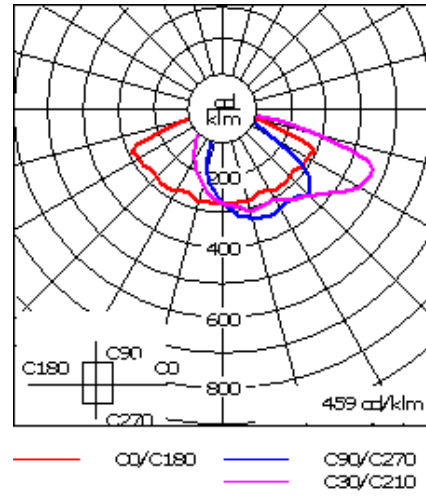

Specifications

Material description

Body	Marine-grade die-cast aluminium alloy
Lens	PMMA RFC Reflection Contour Lens technology
Colors	 RAL9004 Black RAL9007 Grey Metallic RAL9016 White RAL8019 Dark Bronze
Gasket	Silicone rubber gasket
Fasteners	PCS Polymer Coated Stainless Steel hardware
Ingress protection	IP66
Impact resistance	IK08
Corrosion resistance	5CE
Windage	1.75 ft²

WE-EF LIGHTING USA, LLC

410-D Keystone Drive, 15086 Warrendale, PA 15086 - Phone: +1 724 742 0030

customersupport.usa@we-ef.com - <https://we-ef.com/us>

Subject to technical changes and errors. - Generated on 11/23/2024