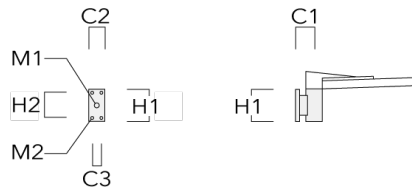

Mounting Accessories

Wall and pole brackets RV

| Description | Part ID | Additional information | C1 | C2 | C3 | D1 | D × L1 | H1 | H2 | M1 | M2 | Weight (kg) | C | D | H |
|------------------|-------------|------------------------|-----|-----|----|----|--------|-----|-----|----|----|-------------|-----|---|---|
| RV0 Wall bracket | 108-0979-AP | RV0 Wall bracket | 108 | 100 | 45 | | | 200 | 160 | 40 | 12 | 2.80 | 108 | | |