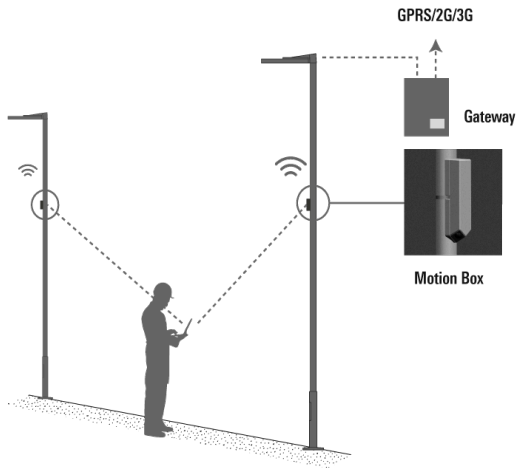

VFL530 LED

Description	Part ID
Eco Step Dim® Motion - Connected	430-0022

R2C Ready to Connect

Description	Part ID
R2C Ready to Connect (top)	430-0019
R2C Ready to Connect (below)	430-0027
R2C Ready to Connect (top and below)	430-0032

Citygrid Motion On Pole