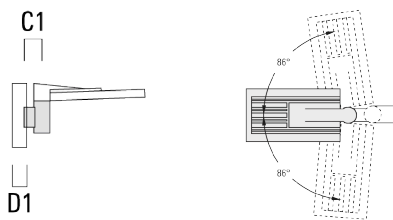

Post top fitter AKV

Fagerhult Lighting Ltd

33-34 Dolben Street, SE1 0UQ London, United Kingdom

<https://we-ef.com/uk>

Subject to technical changes and errors. - Generated on 23/10/2024