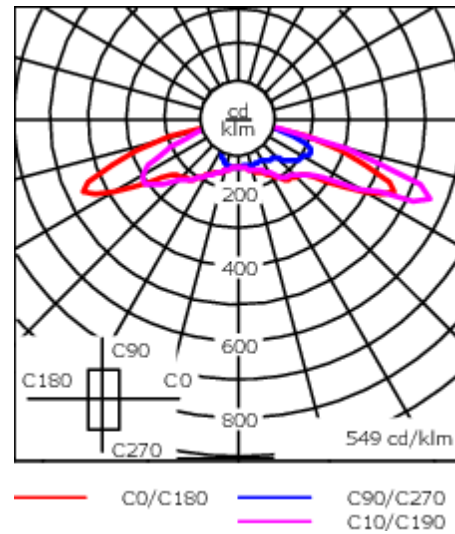

Specifications

Material description

Body	Marine-grade, die-cast aluminium alloy
Lens	RFC® Reflection Free Contour technology
Colours	RAL9004 Signal black RAL9006 White aluminium RAL9007 Grey aluminium RAL7016 Anthracite grey RAL9016 Traffic white
Gasket	Silicone CCG® Controlled Compression Gasket
Fasteners	PCS Polymer Coated Stainless Steel Hardware
Ingress protection	IP66
Impact resistance	IK08
Corrosion resistance	5CE
Windage	0.163 m²

Electrical description

Power supply	220-240V / 50-60 Hz
Driver / Ballast	Integral EC electronic converter. DALI
Power factor	> 0.9
Surge protection	6/6 kV