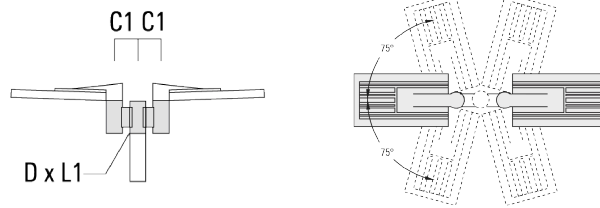

VFL530 LED

Description	Part ID	Additional information	C1	C2	C3	D1	D × L1	H1	H2	M1	M2	Weight (kg)	C	D	H
RV2-60 Pole bracket, double	108-0981	147					60 x 100					4.80	147	60	200

RV5 Pole bracket	108-0982	108				76-240						1.70	106	200