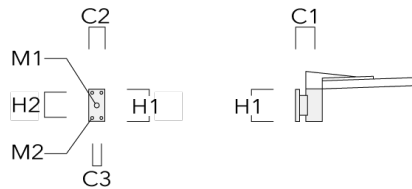

Mounting Accessories

Wall and pole brackets RV

Description	Part ID	Additional information	C1	C2	C3	D1	D × L1	H1	H2	M1	M2	Weight (kg)	C	D	H
RV0 Wall bracket	108-0979	RV0 Wall bracket	108	100	60			200	160	38	12	2.00	108