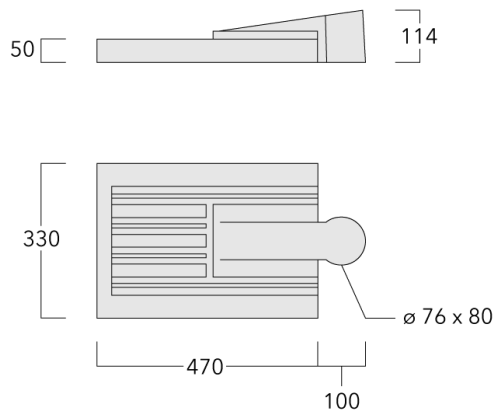

Specifications

Material description

Body	Marine-grade, die-cast aluminium alloy
Lens	RFC® Reflection Free Contour technology
Colours	RAL9004 Signal black RAL9006 White aluminium RAL9007 Grey aluminium RAL7016 Anthracite grey RAL9016 Traffic white
Gasket	Silicone CCG® Controlled Compression Gasket
Fasteners	PCS Polymer Coated Stainless Steel Hardware
Ingress protection	IP66
Impact resistance	IK08
Corrosion resistance	5CE
Windage	0.163 m²

Electrical description

Power supply	220-240V / 50-60 Hz
Driver / Ballast	Integral EC electronic converter. DALI
Power factor	> 0.9
Surge protection	6/6 kV