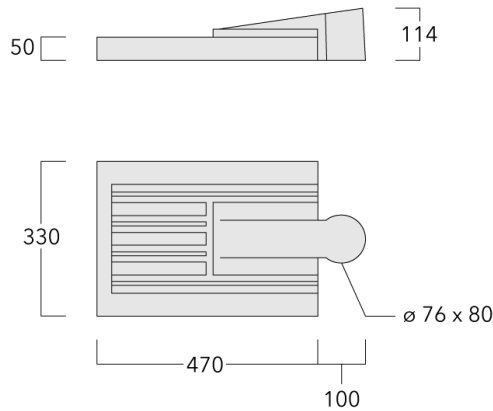

Specifications

Material description

Body	Marine-grade, die-cast aluminium alloy
Lens	RFC® Reflection Free Contour technology
Colours	 RAL9004 Signal black RAL9006 White aluminium RAL9007 Grey aluminium RAL7016 Anthracite grey RAL9016 Traffic white
Gasket	Silicone CCG® Controlled Compression Gasket
Fasteners	PCS Polymer Coated Stainless Steel Hardware
Ingress protection	IP66
Impact resistance	IK08
Corrosion resistance	5CE
Windage	0.163 m²

Electrical description

Power supply	220-240V / 50-60 Hz
Driver / Ballast	Integral EC electronic converter. DALI
Power factor	> 0.9
Surge protection	6/6 kV

Fagerhult Lighting Ltd

33-34 Dolben Street, SE1 0UQ London, United Kingdom

<https://we-ef.com/uk>

Subject to technical changes and errors. - Generated on 23/10/2024