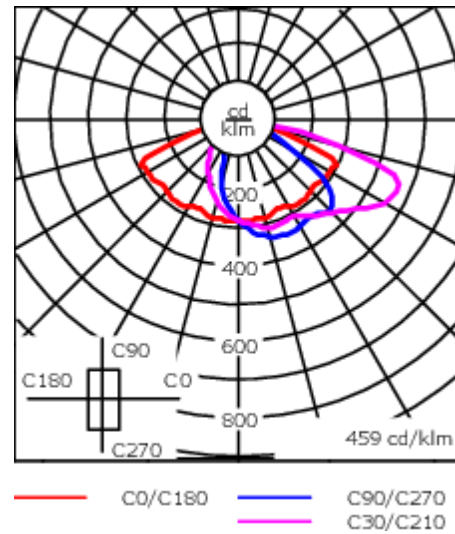

Specifications

Material description

Body	Marine-grade, die-cast aluminium alloy
Lens	RFC® Reflection Free Contour technology
Colours	 RAL9004 Signal black RAL9006 White aluminium RAL9007 Grey aluminium RAL7016 Anthracite grey RAL9016 Traffic white
Gasket	Silicone CCG® Controlled Compression Gasket
Fasteners	PCS Polymer Coated Stainless Steel Hardware
Ingress protection	IP66
Impact resistance	IK08
Corrosion resistance	5CE
Windage	0.163 m²

Electrical description

Power supply	220-240V / 50-60 Hz
Driver / Ballast	Integral EC electronic converter. DALI
Power factor	> 0.9
Surge protection	6/6 kV

Fagerhult Lighting Ltd

33-34 Dolben Street, SE1 0UQ London, United Kingdom

<https://we-ef.com/uk>

Subject to technical changes and errors. - Generated on 23/10/2024