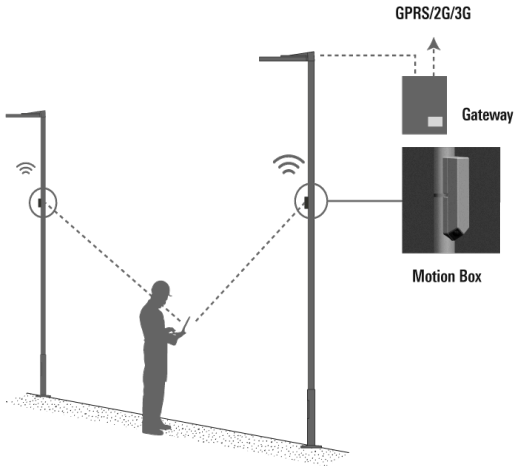

VFL530 LED

Description	Part ID
Eco Step Dim® Motion - Connected	430-0022

R2C Ready to Connect

Description	Part ID
R2C Ready to Connect (top)	430-0019
R2C Ready to Connect (below)	430-0027
R2C Ready to Connect (top and below)	430-0032

Citygrid Motion On Pole