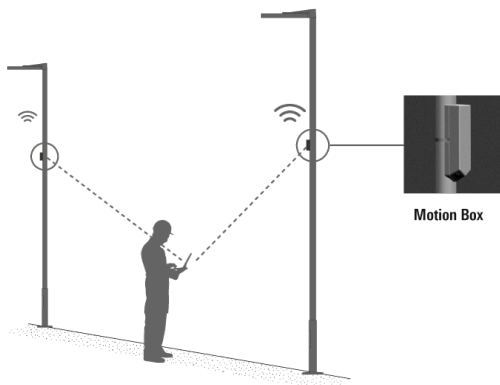

Control

Eco Step Dim® Basic

Description	Part ID
Eco Step Dim® Basic LED	430-0001

Eco Step Dim® Advanced

Description	Part ID
Eco Step Dim® Advanced LED	430-0002

Eco Step Dim® Motion

Description	Part ID
Eco Step Dim® Motion - Linked	430-0021