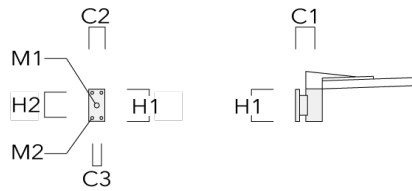

Mounting Accessories

Wall and pole brackets RV

Description	Part ID	Additional information	C1	C2	C3	D1	D × L1	H1	H2	M1	M2	Weight (kg)	C	D	H
RV0 Wall bracket	108-0979	RV0 Wall bracket	108	100	60			200	160	38	12	2.00	108