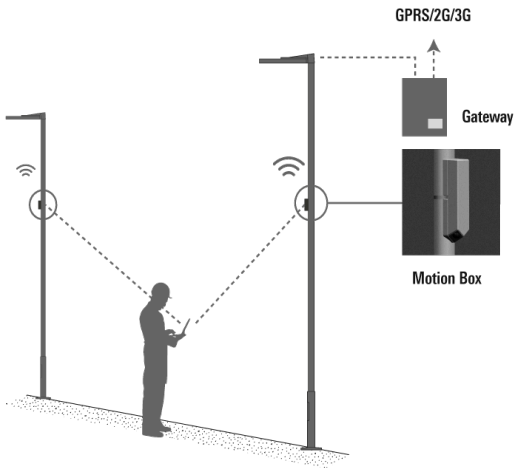

### R2C Ready to Connect

Description	Part ID
R2C Ready to Connect (top)	430-0019
R2C Ready to Connect (below)	430-0027
R2C Ready to Connect (top and below)	430-0032

**Citygrid Motion On Pole**

Description	Part ID	Additional information
Citygrid Motion - Smart-City-Package	420-0013	<p>Citygrid Motion On Pole Controller</p> <p>The Citygrid Motion On Pole Controller is the all-in-one device that can convert existing luminaires into an intelligent lighting system.</p> <p>The Smart-City package:</p> <p>Internet gateway (via mobile phone) and dashboard included; operators can configure, change and service themselves (remotely). Networked Smart-City functions (data collection, remote maintenance, etc.).</p> <p>Applications: larger communal projects or field trials in the context of Smart City; operator has qualified personnel (municipal utilities).</p>