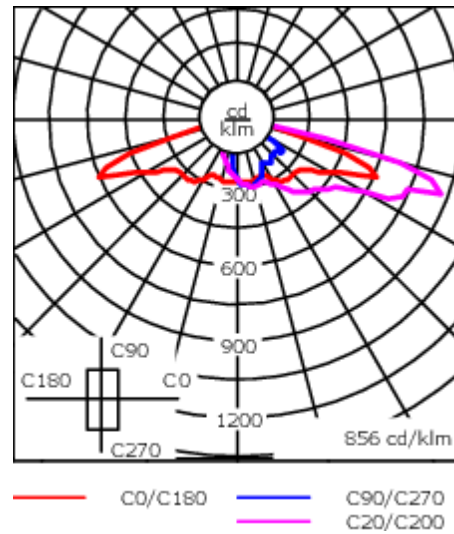

Specifications

Material description

Body	Marine-grade, die-cast aluminium alloy
Lens	RFC® Reflection Free Contour technology
Colours	RAL9004 Signal black RAL9006 White aluminium RAL9007 Grey aluminium RAL7016 Anthracite grey RAL9016 Traffic white
Gasket	Silicone CCG® Controlled Compression Gasket
Fasteners	PCS Polymer Coated Stainless Steel Hardware
Ingress protection	IP66
Impact resistance	IK08
Corrosion resistance	5CE
Windage	0.163 m²

Electrical description

Power supply	220-240V / 50-60 Hz
Driver / Ballast	Integral EC electronic converter. DALI
Power factor	> 0.9
Surge protection	6/6 kV

WE-EF LEUCHTEN GmbH

Töpinger Straße 16, 29646 Bispingen, Germany - Phone: +49 5194 909-0
info@we-ef.com - <https://we-ef.com>

Subject to technical changes and errors. - Generated on 23/11/2024