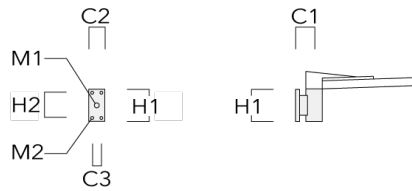

<https://we-ef.com/asia>

Subject to technical changes and errors. - Generated on 06/10/2025

Mounting Accessories

Wall and pole brackets RV

| Description | Part ID | Additional information | C1 | C2 | C3 | D1 | D × L1 | H1 | H2 | M1 | M2 | Weight (kg) | C | D | H |
|------------------|-------------|------------------------|-----|-----|----|----|--------|-----|-----|----|----|-------------|-----|---|---|
| RV0 Wall bracket | 108-0979-AP | RV0 Wall bracket | 108 | 100 | 45 | | | 200 | 160 | 40 | 12 | 2.80 | 108 | | |