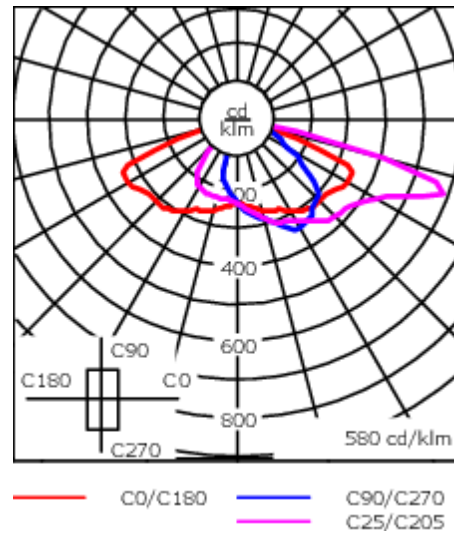

Specifications

Material description

Body	Marine-grade, die-cast aluminium alloy
Lens	RFC™ Reflection Free Contour main lens
Colours	RAL9004 Signal black RAL9007 Grey aluminium RAL7016 Anthracite grey RAL9016 Traffic white
Gasket	Silicone CCG® Controlled Compression Gasket
Fasteners	PCS Polymer Coated Stainless Steel Hardware
Ingress protection	IP66
Impact resistance	IK08
Corrosion resistance	5CE
Windage	0.163 m²

Electrical description

Power supply	220-240V / 50-60 Hz
Driver / Ballast	Integral electronic converter with DALI interface
Power factor	> 0.9

Additional information

Lifetime	Ta=25° L90B10 > 90000h
BUG Rating	Please see individual Spec Sheets for classification of Backlight, Uplight and Glare

WE-EF LIGHTING (Thailand) Co., Ltd.

57 Moo 5, Kingkaew Rd., Bangplee, 10540 Samutprakarn - Phone: +66 2 738 96 20 - Fax: +66 2 738 96 29

<https://we-ef.com/asia>

Subject to technical changes and errors. - Generated on 06/10/2025