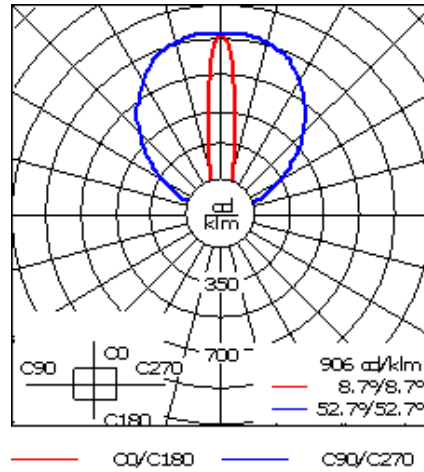

Specifications

Material description

Body	Marine-grade, all-aluminium construction
Lens	PMMA
Colors	RAL9004 Black RAL9007 Grey Metallic RAL9016 White RAL8019 Dark Bronze
Gasket	Silicone rubber gasket
Fasteners	PCS Polymer Coated Stainless Steel Hardware
Ingress protection	IP67
Impact resistance	IK09
Corrosion resistance	5CE

Electrical description

Power supply	Integral [ECG] electronic driver 120V-277V. 0-10V dimmable, to be specified with order.
Driver / Ballast	Integral LED driver with DALI Interface

WE-EF LIGHTING USA, LLC

410-D Keystone Drive, 15086 Warrendale, PA 15086 - Phone: +1 724 742 0030

customersupport.usa@we-ef.com - <https://we-ef.com/us>

Subject to technical changes and errors. - Generated on 07/18/2025