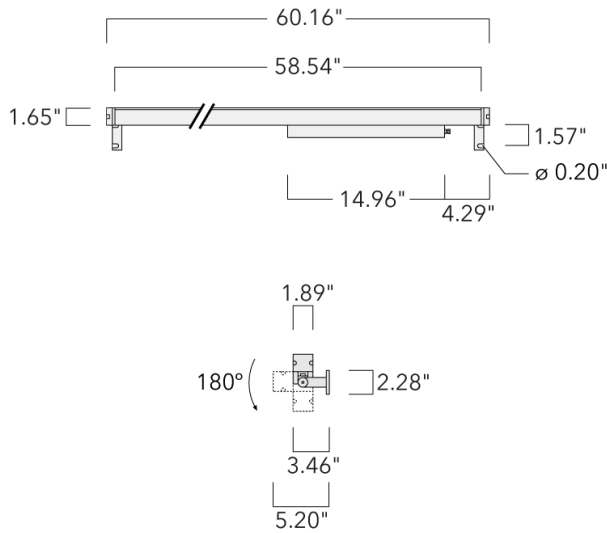

Specifications

Material description

Body	Marine-grade, all-aluminium construction
Lens	PMMA
Colors	RAL9004 Black RAL9007 Grey Metallic RAL9016 White RAL8019 Dark Bronze
Gasket	Silicone rubber gasket
Fasteners	PCS Polymer Coated Stainless Steel Hardware
Ingress protection	IP67
Impact resistance	IK09
Corrosion resistance	5CE

Electrical description

Power supply	Integral [ECG] electronic driver 120V-277V. 0-10V dimmable, to be specified with order.
Driver / Ballast	Integral LED driver with DALI Interface

WE-EF LIGHTING USA, LLC

410-D Keystone Drive, 15086 Warrendale, PA 15086 - Phone: +1 724 742 0030

customersupport.usa@we-ef.com - <https://we-ef.com/us>

Subject to technical changes and errors. - Generated on 07/18/2025