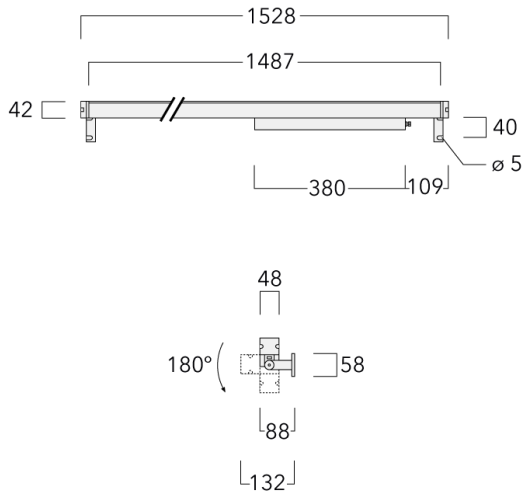

Description

IP67, Class I. IK09. Marine-grade, all aluminium construction. 5CE superior corrosion protection including PCS hardware. Silicone rubber gasket. PMMA main lens. Linear PMMA LED lens. 1.2 m connecting cable, UV stabilized, PVC free. Luminaire is factory sealed and does not need to be opened during installation and can be tilted up to 180°. Integral LED driver with DALI interface.

Separate LED driver on request.

Weight	4.75 kg
Light distribution	symmetric linear, very narrow beam [LEE]
Light source	LED-80/50W / 225 mA - 3000 K
CRI	80
Power supply	EC
LEDs	80
Rated input power	55 W
Nominal Lumen (lm)	
LED Lumen	90
Total Lumen	7200
T _j	85
Rated lumens (lm)	
LED Lumen	75.2
Total Lumen	6014.9
T _a	25

Specifications

Material description

Body	Marine-grade, all-aluminium construction
Lens	PMMA
Colours	<div style="display: flex; align-items: center;"> <div style="width: 20px; height: 10px; background-color: black; margin-right: 5px;"></div> RAL9004 Signal black </div> <div style="display: flex; align-items: center;"> <div style="width: 20px; height: 10px; background-color: #cccccc; margin-right: 5px;"></div> RAL9006 White aluminium </div> <div style="display: flex; align-items: center;"> <div style="width: 20px; height: 10px; background-color: #808080; margin-right: 5px;"></div> RAL9007 Grey aluminium </div> <div style="display: flex; align-items: center;"> <div style="width: 20px; height: 10px; background-color: #333333; margin-right: 5px;"></div> RAL7016 Anthracite grey </div> <div style="display: flex; align-items: center;"> <div style="width: 20px; height: 10px; background-color: #e0e0e0; margin-right: 5px;"></div> RAL9016 Traffic white </div>
Gasket	Silicone rubber gasket
Fasteners	PCS Polymer Coated Stainless Steel Hardware
Ingress protection	IP67
Impact resistance	IK09
Corrosion resistance	5CE