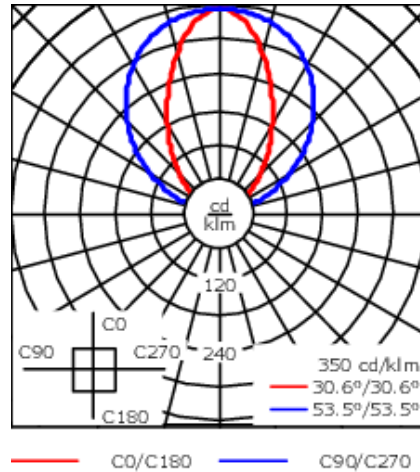

Specifications

Material description

Body	Marine-grade, all-aluminium construction
Lens	PMMA
Colors	RAL9004 Black RAL9007 Grey Metallic RAL9016 White RAL8019 Dark Bronze
Gasket	Silicone rubber gasket
Fasteners	PCS Polymer Coated Stainless Steel hardware
Ingress protection	IP67
Impact resistance	IK09
Corrosion resistance	5CE Corrosion protection system

Electrical description

Power supply	Integral [ECG] electronic driver 120V-277V. 0-10V dimmable, to be specified with order.
Driver / Ballast	Separate LED driver with 0-10V Interface

WE-EF LIGHTING USA, LLC

410-D Keystone Drive, 15086 Warrendale, PA 15086 - Phone: +1 724 742 0030

customersupport.usa@we-ef.com - <https://we-ef.com/us>

Subject to technical changes and errors. - Generated on 11/23/2024