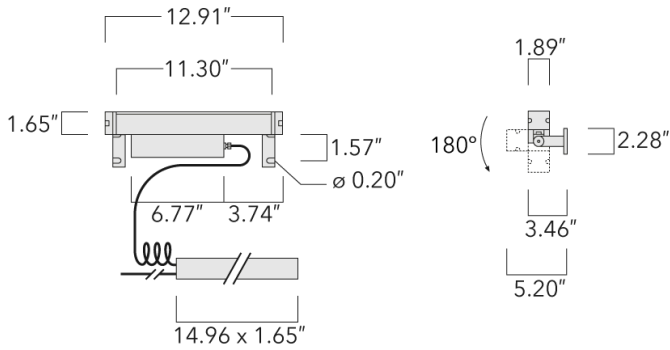

Specifications

Material description

Body	Marine-grade, all-aluminium construction
Lens	PMMA
Colors	RAL9004 Black RAL9007 Grey Metallic RAL9016 White RAL8019 Dark Bronze
Gasket	Silicone rubber gasket
Fasteners	PCS Polymer Coated Stainless Steel hardware
Ingress protection	IP67
Impact resistance	IK09
Corrosion resistance	5CE Corrosion protection system

Electrical description

Power supply	Integral [ECG] electronic driver 120V-277V. 0-10V dimmable, to be specified with order.
Driver / Ballast	Separate LED driver with 0-10V Interface

WE-EF LIGHTING USA, LLC

410-D Keystone Drive, 15086 Warrendale, PA 15086 - Phone: +1 724 742 0030

customersupport.usa@we-ef.com - <https://we-ef.com/us>

Subject to technical changes and errors. - Generated on 11/23/2024