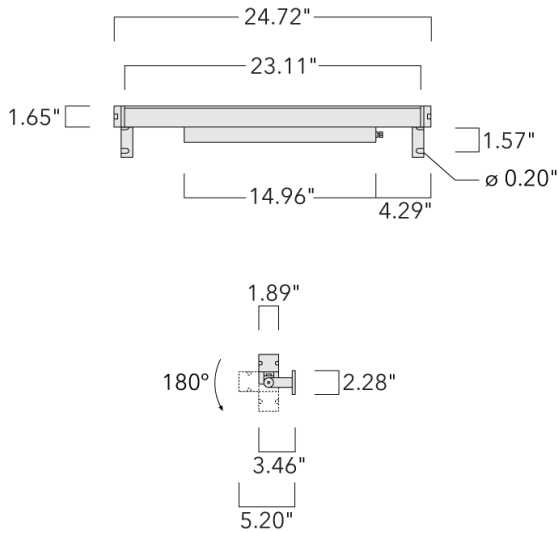

Description

IP67. Class I. IK09. Marine-grade, all aluminum construction. 5CE superior corrosion protection including PCS hardware. Silicone CCG® Controlled Compression Gasket. Linear PMMA LED lens, PMMA cover. 4 ft connecting cable, UV stabilized, PVC free. Integral LED driver; separate driver on request at time of order. 0-10V Dimming comes standard with luminaire. Luminaire is factory-sealed and does not need to be opened during installation and can be tilted up to 180°.

Specify product with 7 Digit product code - Finish Color. Accessories, such as mounting, optical, and electrical, must be specified separately.

Example: XXX-XXXX-9004 (Black)
+ XXX-XXXX (Accessory 1)

Weight	5.40 lb
Light distribution	symmetric linear, wide beam [LW]
Light source	LED-32/20W / 225 mA - 3000 K
CRI	80
Power supply	electronic gear
LEDs	32
Rated input power	23.5 W

Nominal Lumen (lm)

LED Lumen	90
Total Lumen	2880
Tj	85

Rated lumens (lm)

LED Lumen	59.9
Total Lumen	1915.7
Ta	25

WE-EF LIGHTING USA, LLC

410-D Keystone Drive, 15086 Warrendale, PA 15086 - Phone: +1 724 742 0030
customersupport.usa@we-ef.com - <https://we-ef.com/us>
Subject to technical changes and errors. - Generated on 11/23/2024