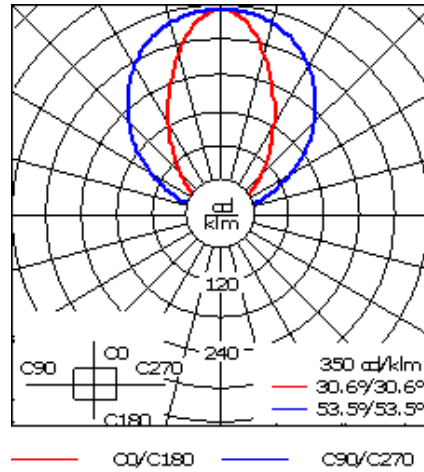

Specify product with 7 Digit product code - Finish Color. Accessories, such as mounting, optical, and electrical, must be specified separately.

Example: XXX-XXXX-9004 (Black)
+ XXX-XXXX (Accessory 1)

Weight	5.40 lb
Light distribution	symmetric linear, wide beam [LW]
Light source	LED-32/20W / 225 mA - 3000 K
CRI	80
Power supply	electronic gear
LEDs	32
Rated input power	23.5 W

Nominal Lumen (lm)

LED Lumen	90
Total Lumen	2880
Tj	85

Rated lumens (lm)

LED Lumen	59.9
Total Lumen	1915.7
Ta	25

WE-EF LIGHTING USA, LLC

410-D Keystone Drive, 15086 Warrendale, PA 15086 - Phone: +1 724 742 0030
customersupport.usa@we-ef.com - <https://we-ef.com/us>
Subject to technical changes and errors. - Generated on 11/23/2024