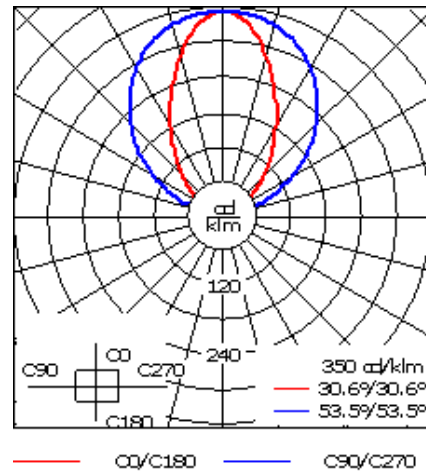

Specifications

Material description

Body	Marine-grade, all-aluminium construction
Lens	PMMA
Colors	 RAL9004 Black RAL9007 Grey Metallic RAL9016 White RAL8019 Dark Bronze
Gasket	Silicone rubber gasket
Fasteners	PCS Polymer Coated Stainless Steel Hardware
Ingress protection	IP67
Impact resistance	IK09
Corrosion resistance	5CE

Electrical description

Power supply	Integral [ECG] electronic driver 120V-277V. 0-10V dimmable, to be specified with order.
Driver / Ballast	LED driver with 0-10V Interface

WE-EF LIGHTING USA, LLC

410-D Keystone Drive, 15086 Warrendale, PA 15086 - Phone: +1 724 742 0030
customersupport.usa@we-ef.com - <https://we-ef.com/us>
Subject to technical changes and errors. - Generated on 04/19/2025