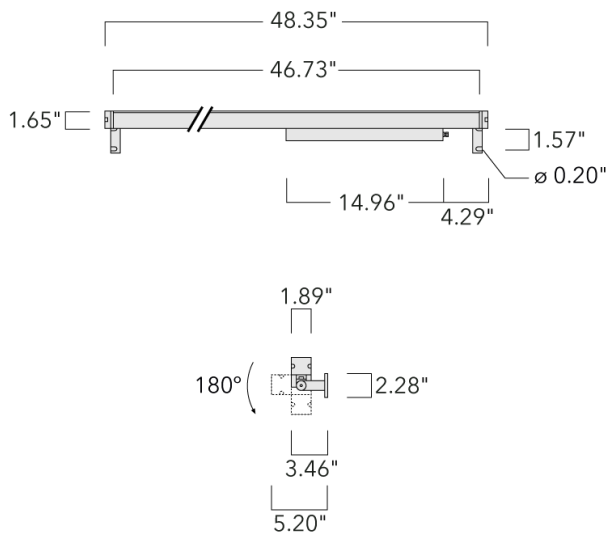

Specifications

Material description

Body	Marine-grade, all-aluminium construction
Lens	PMMA
Colors	 RAL9004 Black RAL9007 Grey Metallic RAL9016 White RAL8019 Dark Bronze
Gasket	Silicone rubber gasket
Fasteners	PCS Polymer Coated Stainless Steel Hardware
Ingress protection	IP67
Impact resistance	IK09
Corrosion resistance	5CE

Electrical description

Power supply	Integral [ECG] electronic driver 120V-277V. 0-10V dimmable, to be specified with order.
Driver / Ballast	LED driver with 0-10V Interface

WE-EF LIGHTING USA, LLC

410-D Keystone Drive, 15086 Warrendale, PA 15086 - Phone: +1 724 742 0030
customersupport.usa@we-ef.com - <https://we-ef.com/us>
Subject to technical changes and errors. - Generated on 04/19/2025