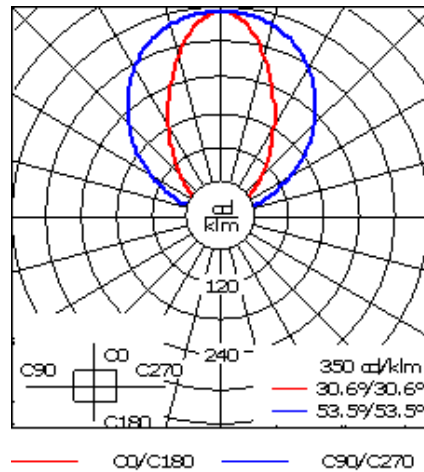

Specifications

Material description

Body	Marine-grade, all-aluminium construction
Lens	PMMA
Colors	RAL9004 Black RAL9007 Grey Metallic RAL9016 White RAL8019 Dark Bronze
Gasket	Silicone rubber gasket
Fasteners	PCS Polymer Coated Stainless Steel Hardware
Ingress protection	IP67
Impact resistance	IK09
Corrosion resistance	5CE

Electrical description

Power supply	Integral [ECG] electronic driver 120V-277V. 0-10V dimmable, to be specified with order.
Driver / Ballast	LED driver with 0-10V Interface

WE-EF LIGHTING USA, LLC

410-D Keystone Drive, 15086 Warrendale, PA 15086 - Phone: +1 724 742 0030
customersupport.usa@we-ef.com - <https://we-ef.com/us>
Subject to technical changes and errors. - Generated on 11/23/2024