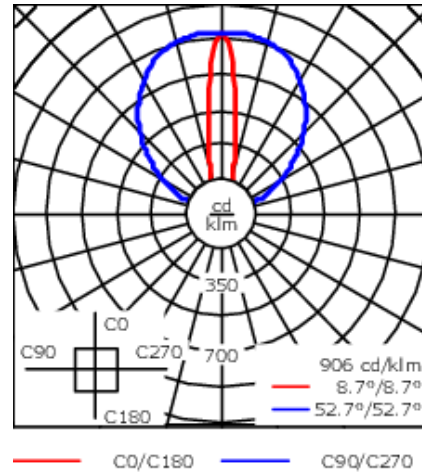

Specifications

Material description

Body	Marine-grade, all-aluminium construction
Lens	PMMA
Colors	RAL9004 Black RAL9007 Grey Metallic RAL9016 White RAL8019 Dark Bronze
Gasket	Silicone rubber gasket
Fasteners	PCS Polymer Coated Stainless Steel hardware
Ingress protection	IP67
Impact resistance	IK09
Corrosion resistance	5CE Corrosion protection system

Electrical description

Power supply	Integral [ECG] electronic driver 120V-277V. 0-10V dimmable, to be specified with order.
Driver / Ballast	Separate LED driver with 0-10V Interface

WE-EF LIGHTING USA, LLC

410-D Keystone Drive, 15086 Warrendale, PA 15086 - Phone: +1 724 742 0030

customersupport.usa@we-ef.com - <https://we-ef.com/us>

Subject to technical changes and errors. - Generated on 11/23/2024