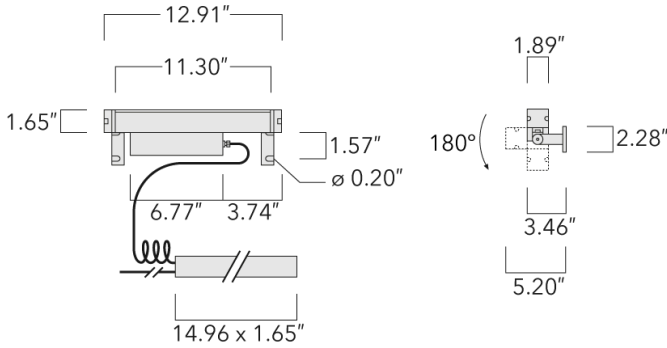

Specifications

Material description

Body	Marine-grade, all-aluminium construction
Lens	PMMA
Colors	RAL9004 Black RAL9007 Grey Metallic RAL9016 White RAL8019 Dark Bronze
Gasket	Silicone rubber gasket
Fasteners	PCS Polymer Coated Stainless Steel hardware
Ingress protection	IP67
Impact resistance	IK09
Corrosion resistance	5CE Corrosion protection system

Electrical description

Power supply	Integral [ECG] electronic driver 120V-277V. 0-10V dimmable, to be specified with order.
Driver / Ballast	Separate LED driver with 0-10V Interface

WE-EF LIGHTING USA, LLC

410-D Keystone Drive, 15086 Warrendale, PA 15086 - Phone: +1 724 742 0030

customersupport.usa@we-ef.com - <https://we-ef.com/us>

Subject to technical changes and errors. - Generated on 11/23/2024