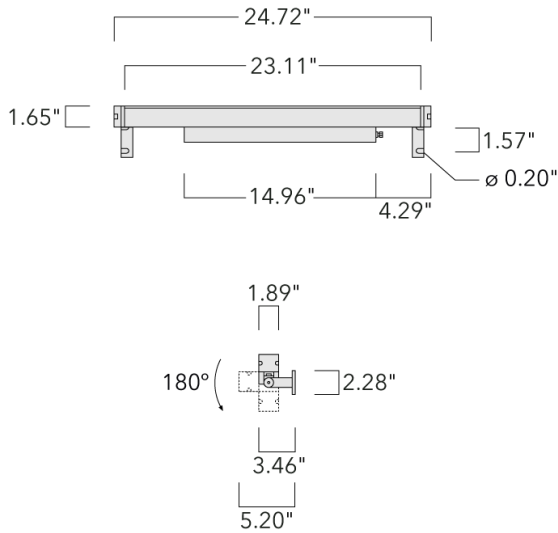

Description

IP67. Class I. IK09. Marine-grade, all aluminum construction. 5CE superior corrosion protection including PCS hardware. Silicone CCG® Controlled Compression Gasket. Linear PMMA LED lens, PMMA cover. 4 ft connecting cable, UV stabilized, PVC free. Integral LED driver; separate driver on request at time of order. 0-10V Dimming comes standard with luminaire. Luminaire is factory-sealed and does not need to be opened during installation and can be tilted up to 180°.

Specify product with 7 Digit product code - Finish Color. Accessories, such as mounting, optical, and electrical, must be specified separately.

Example: XXX-XXXX-9004 (Black)
+ XXX-XXXX (Accessory 1)

Weight	5.40 lb
Light distribution	symmetric linear, very narrow beam [LVN]
Light source	LED-32/20W / 225 mA - 4000 K
CRI	80
Power supply	electronic gear
LEDs	32
Rated input power	23.5 W

Nominal Lumen (lm)

LED Lumen	90
Total Lumen	2880
Tj	85

Delivered lumens (lm)

LED Lumen	75.2
Total Lumen	2405.9
Ta	25

WE-EF LIGHTING USA, LLC

410-D Keystone Drive, 15086 Warrendale, PA 15086 - Phone: +1 724 742 0030
customersupport.usa@we-ef.com - <https://we-ef.com/us>
Subject to technical changes and errors. - Generated on 04/19/2025