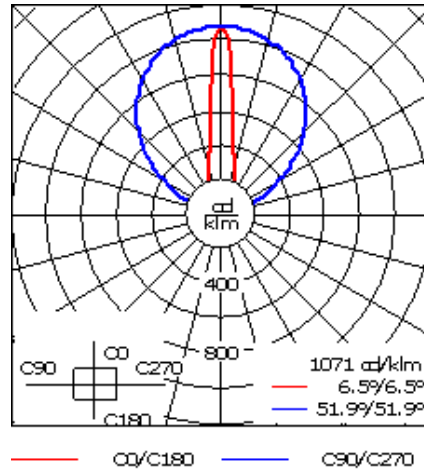

Specify product with 7 Digit product code - Finish Color. Accessories, such as mounting, optical, and electrical, must be specified separately.

Example: XXX-XXXX-9004 (Black)
+ XXX-XXXX (Accessory 1)

Weight	5.40 lb
Light distribution	symmetric linear, very narrow beam [LVN]
Light source	LED-32/20W / 225 mA - 4000 K
CRI	80
Power supply	electronic gear
LEDs	32
Rated input power	23.5 W

Nominal Lumen (lm)

LED Lumen	90
Total Lumen	2880
Tj	85

Rated lumens (lm)

LED Lumen	75.2
Total Lumen	2405.9
Ta	25

WE-EF LIGHTING USA, LLC

410-D Keystone Drive, 15086 Warrendale, PA 15086 - Phone: +1 724 742 0030
customersupport.usa@we-ef.com - <https://we-ef.com/us>
Subject to technical changes and errors. - Generated on 11/23/2024