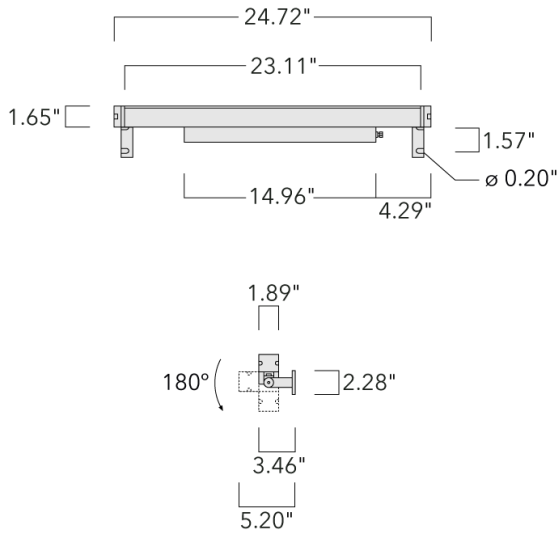

Description

IP67. Class I. IK09. Marine-grade, all aluminum construction. 5CE superior corrosion protection including PCS hardware. Silicone CCG® Controlled Compression Gasket. Linear PMMA LED lens, PMMA cover. 4 ft connecting cable, UV stabilized, PVC free. Integral LED driver; separate driver on request at time of order. 0-10V Dimming comes standard with luminaire. Luminaire is factory-sealed and does not need to be opened during installation and can be tilted up to 180°.

Specify product with 7 Digit product code - Finish Color. Accessories, such as mounting, optical, and electrical, must be specified separately.

Example: XXX-XXXX-9004 (Black)
+ XXX-XXXX (Accessory 1)

Weight	5.40 lb
Light distribution	symmetric linear, very narrow beam [LVN]
Light source	LED-32/20W / 225 mA - 4000 K
CRI	80
Power supply	electronic gear
LEDs	32
Rated input power	23.5 W

Nominal Lumen (lm)

LED Lumen	90
Total Lumen	2880
Tj	85

Rated lumens (lm)

LED Lumen	75.2
Total Lumen	2405.9
Ta	25

WE-EF LIGHTING USA, LLC

410-D Keystone Drive, 15086 Warrendale, PA 15086 - Phone: +1 724 742 0030
customersupport.usa@we-ef.com - <https://we-ef.com/us>
Subject to technical changes and errors. - Generated on 11/23/2024