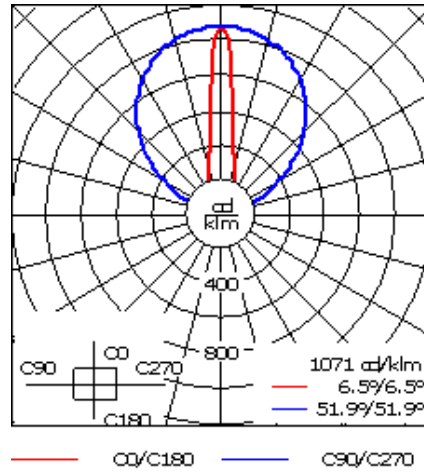

Specify product with 7 Digit product code - Finish Color. Accessories, such as mounting, optical, and electrical, must be specified separately.

Example: XXX-XXXX-9004 (Black)
+ XXX-XXXX (Accessory 1)

Weight	5.40 lb
Light distribution	symmetric linear, very narrow beam [LVN]
Light source	LED-32/20W / 225 mA - 4000 K
CRI	80
Power supply	electronic gear
LEDs	32
Rated input power	23.5 W

Nominal Lumen (lm)

LED Lumen	90
Total Lumen	2880
Tj	85

Delivered lumens (lm)

LED Lumen	75.2
Total Lumen	2405.9
Ta	25

WE-EF LIGHTING USA, LLC

410-D Keystone Drive, 15086 Warrendale, PA 15086 - Phone: +1 724 742 0030
customersupport.usa@we-ef.com - <https://we-ef.com/us>
Subject to technical changes and errors. - Generated on 04/19/2025