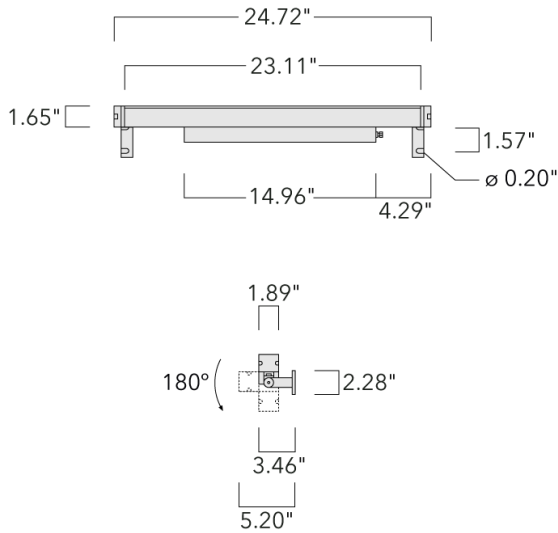

Description

IP67. Class I. IK09. Marine-grade, all aluminum construction. 5CE superior corrosion protection including PCS hardware. Silicone CCG® Controlled Compression Gasket. Linear PMMA LED lens, PMMA cover. 4 ft connecting cable, UV stabilized, PVC free. Integral LED driver; separate driver on request at time of order. 0-10V Dimming comes standard with luminaire. Luminaire is factory-sealed and does not need to be opened during installation and can be tilted up to 180°.

Specify product with 7 Digit product code - Finish Color. Accessories, such as mounting, optical, and electrical, must be specified separately.

Example: XXX-XXXX-9004 (Black)
+ XXX-XXXX (Accessory 1)

Weight	5.40 lb
Light distribution	symmetric linear, wide beam [LW]
Light source	LED-32/20W / 225 mA - 4000 K
CRI	80
Power supply	electronic gear
LEDs	32
Rated input power	23.5 W

Nominal Lumen (lm)

LED Lumen	90
Total Lumen	2880
Tj	85

Rated lumens (lm)

LED Lumen	59.9
Total Lumen	1915.7
Ta	25

Specifications

Material description

Body	Marine-grade, all-aluminium construction
Lens	PMMA
Colors	<div style="display: flex; align-items: center;"> <div style="width: 20px; height: 10px; background-color: black; margin-right: 5px;"></div> RAL9004 Black </div> <div style="display: flex; align-items: center; margin-top: 5px;"> <div style="width: 20px; height: 10px; background-color: grey; margin-right: 5px;"></div> RAL9007 Grey Metallic </div> <div style="display: flex; align-items: center; margin-top: 5px;"> <div style="width: 20px; height: 10px; background-color: white; margin-right: 5px;"></div> RAL9016 White </div> <div style="display: flex; align-items: center; margin-top: 5px;"> <div style="width: 20px; height: 10px; background-color: darkgrey; margin-right: 5px;"></div> RAL8019 Dark Bronze </div>
Fasteners	PCS Polymer Coated Stainless Steel Hardware
Ingress protection	IP67
Impact resistance	IK09
Corrosion resistance	5CE