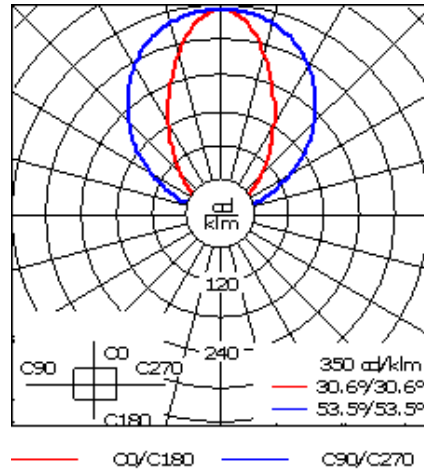

Description

IP67. Class I. IK09. Marine-grade, all aluminum construction. 5CE superior corrosion protection including PCS hardware. Silicone CCG® Controlled Compression Gasket. Linear PMMA LED lens, PMMA cover. 4 ft connecting cable, UV stabilized, PVC free. Integral LED driver; separate driver on request at time of order. 0-10V Dimming comes standard with luminaire. Luminaire is factory-sealed and does not need to be opened during installation and can be tilted up to 180°.

Specify product with 7 Digit product code - Finish Color. Accessories, such as mounting, optical, and electrical, must be specified separately.

Example: XXX-XXXX-9004 (Black)
+ XXX-XXXX (Accessory 1)

Weight	5.40 lb
Light distribution	symmetric linear, wide beam [LW]
Light source	LED-32/20W / 225 mA - 4000 K
CRI	80
Power supply	electronic gear
LEDs	32
Rated input power	23.5 W

Nominal Lumen (lm)

LED Lumen	90
Total Lumen	2880
Tj	85

Rated lumens (lm)

LED Lumen	59.9
Total Lumen	1915.7
Ta	25

Specifications

Material description

Body	Marine-grade, all-aluminium construction
Lens	PMMA
Colors	<div style="display: flex; align-items: center;"> <div style="width: 20px; height: 10px; background-color: black; margin-right: 5px;"></div> RAL9004 Black </div> <div style="display: flex; align-items: center; margin-top: 5px;"> <div style="width: 20px; height: 10px; background-color: grey; margin-right: 5px;"></div> RAL9007 Grey Metallic </div> <div style="display: flex; align-items: center; margin-top: 5px;"> <div style="width: 20px; height: 10px; background-color: white; margin-right: 5px;"></div> RAL9016 White </div> <div style="display: flex; align-items: center; margin-top: 5px;"> <div style="width: 20px; height: 10px; background-color: darkgrey; margin-right: 5px;"></div> RAL8019 Dark Bronze </div>
Fasteners	PCS Polymer Coated Stainless Steel Hardware
Ingress protection	IP67
Impact resistance	IK09
Corrosion resistance	5CE