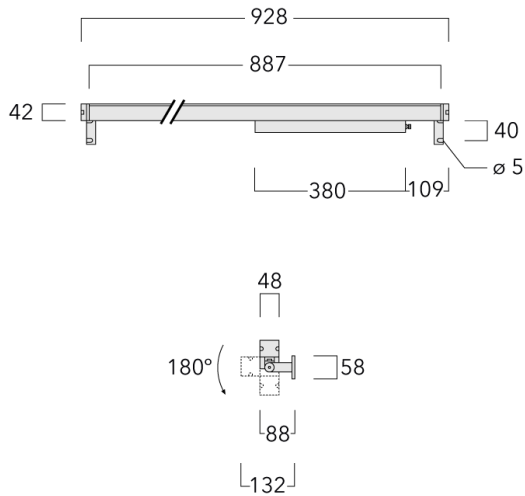

Description

IP67, Class I. IK09. Marine-grade, all aluminium construction. 5CE superior corrosion protection including PCS hardware. Silicone rubber gasket. PMMA main lens. Linear PMMA LED lens. 1.2 m connecting cable, UV stabilized, PVC free. Luminaire is factory sealed and does not need to be opened during installation and can be tilted up to 180°. Integral LED driver with DALI interface.

Separate LED driver on request.

Weight	3.25 kg
Light distribution	symmetric linear, narrow beam [LE]
Light source	LED-48/30W / 225 mA - 4000 K
CRI	80
Power supply	EC
LEDs	48
Rated input power	33.5 W
Nominal Lumen (lm)	
LED Lumen	90
Total Lumen	4320
T _j	85
Rated lumens (lm)	
LED Lumen	65.7
Total Lumen	3151.9
T _a	25

Specifications

Material description

Body	Marine-grade, all-aluminium construction
Lens	PMMA
Colours	<div style="display: flex; align-items: center;"> <div style="width: 20px; height: 10px; background-color: black; margin-right: 5px;"></div> RAL9004 Signal black </div> <div style="display: flex; align-items: center; margin-top: 5px;"> <div style="width: 20px; height: 10px; background-color: #cccccc; margin-right: 5px;"></div> RAL9006 White aluminium </div> <div style="display: flex; align-items: center; margin-top: 5px;"> <div style="width: 20px; height: 10px; background-color: #808080; margin-right: 5px;"></div> RAL9007 Grey aluminium </div> <div style="display: flex; align-items: center; margin-top: 5px;"> <div style="width: 20px; height: 10px; background-color: #333333; margin-right: 5px;"></div> RAL7016 Anthracite grey </div> <div style="display: flex; align-items: center; margin-top: 5px;"> <div style="width: 20px; height: 10px; background-color: #e0e0e0; margin-right: 5px;"></div> RAL9016 Traffic white </div>
Gasket	Silicone rubber gasket
Fasteners	PCS Polymer Coated Stainless Steel Hardware
Ingress protection	IP67
Impact resistance	IK09
Corrosion resistance	5CE