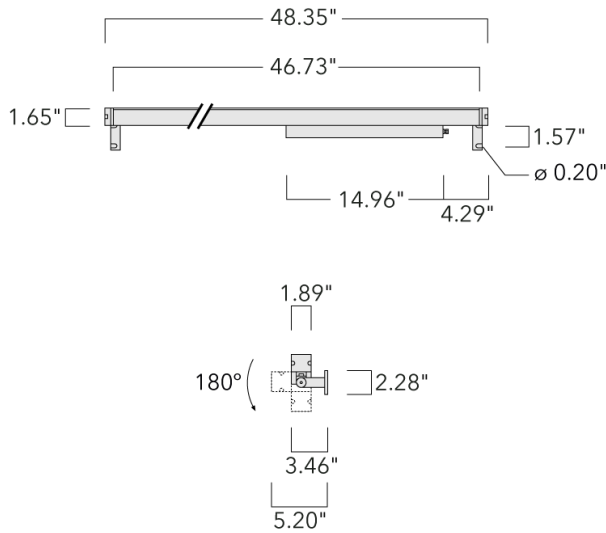

Specifications

Material description

Body	Marine-grade, all-aluminium construction
Lens	PMMA
Colors	RAL9004 Black RAL9007 Grey Metallic RAL9016 White RAL8019 Dark Bronze
Gasket	Silicone rubber gasket
Fasteners	PCS Polymer Coated Stainless Steel Hardware
Ingress protection	IP67
Impact resistance	IK09
Corrosion resistance	5CE

Electrical description

Power supply	Integral [ECG] electronic driver 120V-277V. 0-10V dimmable, to be specified with order.
Driver / Ballast	LED driver with 0-10V Interface

WE-EF LIGHTING USA, LLC

410-D Keystone Drive, 15086 Warrendale, PA 15086 - Phone: +1 724 742 0030

customersupport.usa@we-ef.com - <https://we-ef.com/us>

Subject to technical changes and errors. - Generated on 07/18/2025