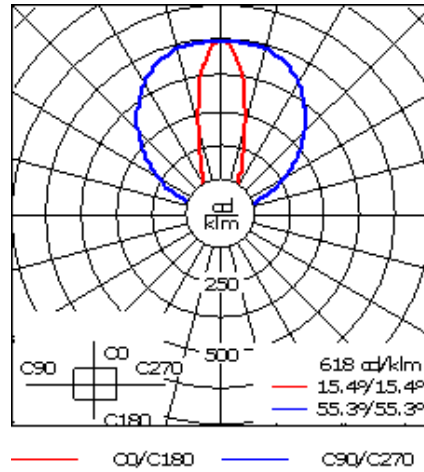

Specifications

Material description

Body	Marine-grade, all-aluminium construction
Lens	PMMA
Colors	RAL9004 Black RAL9007 Grey Metallic RAL9016 White RAL8019 Dark Bronze
Gasket	Silicone rubber gasket
Fasteners	PCS Polymer Coated Stainless Steel Hardware
Ingress protection	IP67
Impact resistance	IK09
Corrosion resistance	5CE

Electrical description

Power supply	Integral [ECG] electronic driver 120V-277V. 0-10V dimmable, to be specified with order.
Driver / Ballast	LED driver with 0-10V Interface

WE-EF LIGHTING USA, LLC

410-D Keystone Drive, 15086 Warrendale, PA 15086 - Phone: +1 724 742 0030

customersupport.usa@we-ef.com - <https://we-ef.com/us>

Subject to technical changes and errors. - Generated on 07/18/2025