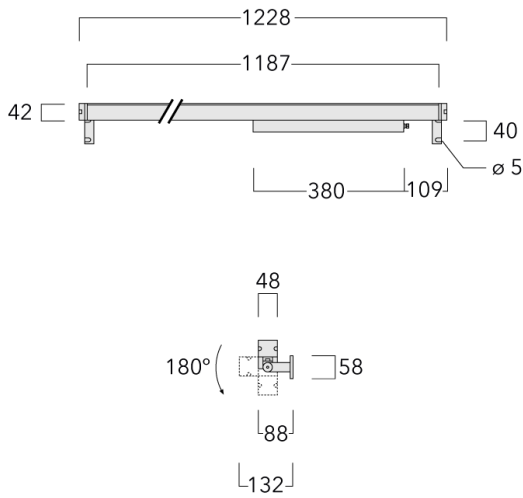

### Description

IP67, Class I. IK09. Marine-grade, all aluminium construction. 5CE superior corrosion protection including PCS hardware. Silicone rubber gasket. PMMA main lens. Linear PMMA LED lens. 1.2 m connecting cable, UV stabilized, PVC free. Luminaire is factory sealed and does not need to be opened during installation and can be tilted up to 180°. Integral LED driver with DALI interface.

Separate LED driver on request.

Weight	4.00 kg
Light distribution	symmetric linear, narrow beam [LE]
Light source	LED-64/40W / 225 mA - 4000 K
CRI	80
Power supply	EC
LEDs	64
Rated input power	44 W
<b>Nominal Lumen (lm)</b>	
LED Lumen	90
Total Lumen	5760
T <sub>j</sub>	85
<b>Rated lumens (lm)</b>	
LED Lumen	65.7
Total Lumen	4202.5
T <sub>a</sub>	25

## Specifications

### Material description

Body	Marine-grade, all-aluminium construction
Lens	PMMA
Colours	<ul style="list-style-type: none"> <li><span style="display: inline-block; width: 15px; height: 15px; background-color: black; margin-right: 5px;"></span> RAL9004 Signal black</li> <li><span style="display: inline-block; width: 15px; height: 15px; background-color: #cccccc; margin-right: 5px;"></span> RAL9006 White aluminium</li> <li><span style="display: inline-block; width: 15px; height: 15px; background-color: #808080; margin-right: 5px;"></span> RAL9007 Grey aluminium</li> <li><span style="display: inline-block; width: 15px; height: 15px; background-color: #333333; margin-right: 5px;"></span> RAL7016 Anthracite grey</li> <li><span style="display: inline-block; width: 15px; height: 15px; background-color: #e0e0e0; margin-right: 5px;"></span> RAL9016 Traffic white</li> </ul>
Gasket	Silicone rubber gasket
Fasteners	PCS Polymer Coated Stainless Steel Hardware
Ingress protection	IP67
Impact resistance	IK09
Corrosion resistance	5CE