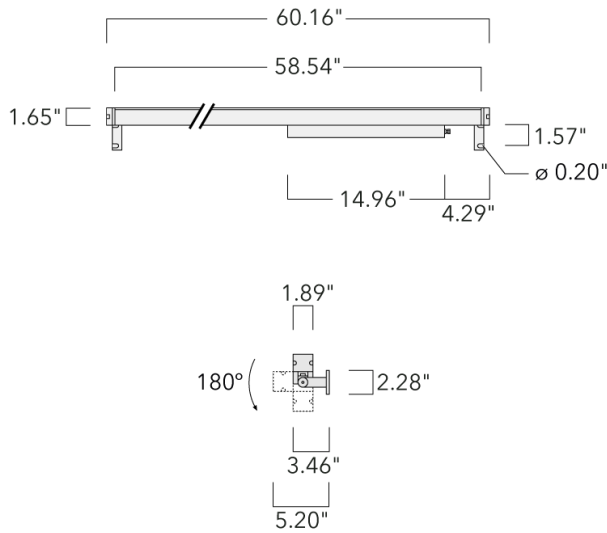

Specifications

Material description

Body	Marine-grade, all-aluminium construction
Lens	PMMA
Colors	RAL9004 Black RAL9007 Grey Metallic RAL9016 White RAL8019 Dark Bronze
Gasket	Silicone rubber gasket
Fasteners	PCS Polymer Coated Stainless Steel Hardware
Ingress protection	IP67
Impact resistance	IK09
Corrosion resistance	5CE

Electrical description

Power supply	Integral [ECG] electronic driver 120V-277V. 0-10V dimmable, to be specified with order.
Driver / Ballast	Integral LED driver with DALI Interface

WE-EF LIGHTING USA, LLC

410-D Keystone Drive, 15086 Warrendale, PA 15086 - Phone: +1 724 742 0030
customersupport.usa@we-ef.com - <https://we-ef.com/us>
Subject to technical changes and errors. - Generated on 11/23/2024