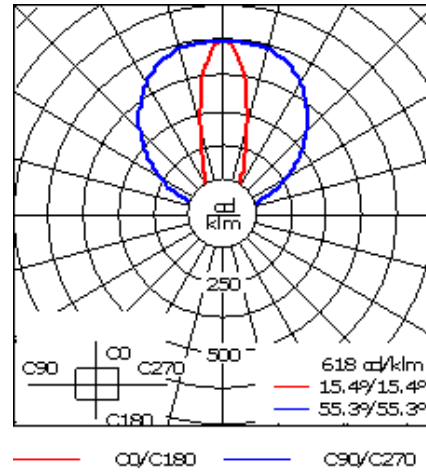

Specifications

Material description

Body	Marine-grade, all-aluminium construction
Lens	PMMA
Colors	RAL9004 Black RAL9007 Grey Metallic RAL9016 White RAL8019 Dark Bronze
Gasket	Silicone rubber gasket
Fasteners	PCS Polymer Coated Stainless Steel Hardware
Ingress protection	IP67
Impact resistance	IK09
Corrosion resistance	5CE

Electrical description

Power supply	Integral [ECG] electronic driver 120V-277V. 0-10V dimmable, to be specified with order.
Driver / Ballast	Integral LED driver with DALI Interface

WE-EF LIGHTING USA, LLC

410-D Keystone Drive, 15086 Warrendale, PA 15086 - Phone: +1 724 742 0030
customersupport.usa@we-ef.com - <https://we-ef.com/us>
Subject to technical changes and errors. - Generated on 11/23/2024