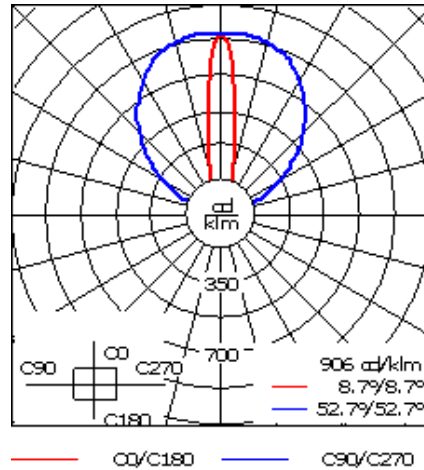

Specifications

Material description

Body	Marine-grade, all-aluminium construction
Lens	PMMA
Colors	RAL9004 Black RAL9007 Grey Metallic RAL9016 White RAL8019 Dark Bronze
Gasket	Silicone rubber gasket
Fasteners	PCS Polymer Coated Stainless Steel Hardware
Ingress protection	IP67
Impact resistance	IK09
Corrosion resistance	5CE

Electrical description

Power supply	Integral [ECG] electronic driver 120V-277V. 0-10V dimmable, to be specified with order.
Driver / Ballast	Integral LED driver with DALI Interface

WE-EF LIGHTING USA, LLC

410-D Keystone Drive, 15086 Warrendale, PA 15086 - Phone: +1 724 742 0030

customersupport.usa@we-ef.com - <https://we-ef.com/us>

Subject to technical changes and errors. - Generated on 11/23/2024