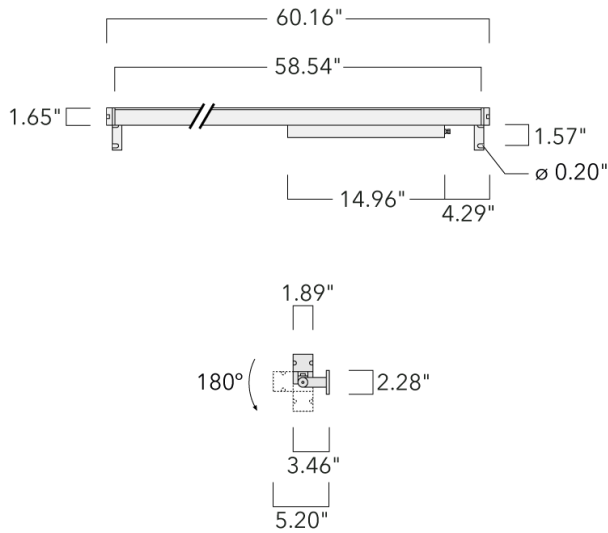

Specifications

Material description

Body	Marine-grade, all-aluminium construction
Lens	PMMA
Colors	RAL9004 Black RAL9007 Grey Metallic RAL9016 White RAL8019 Dark Bronze
Gasket	Silicone rubber gasket
Fasteners	PCS Polymer Coated Stainless Steel Hardware
Ingress protection	IP67
Impact resistance	IK09
Corrosion resistance	5CE

Electrical description

Power supply	Integral [ECG] electronic driver 120V-277V. 0-10V dimmable, to be specified with order.
Driver / Ballast	Integral LED driver with DALI Interface

WE-EF LIGHTING USA, LLC

410-D Keystone Drive, 15086 Warrendale, PA 15086 - Phone: +1 724 742 0030
customersupport.usa@we-ef.com - <https://we-ef.com/us>
Subject to technical changes and errors. - Generated on 04/19/2025