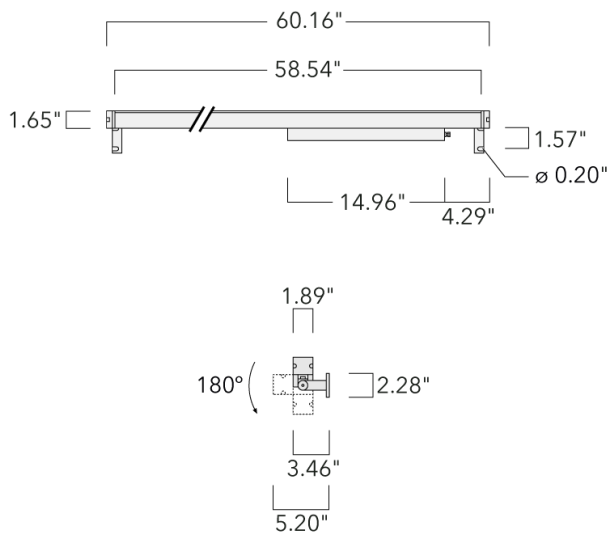

Specifications

Material description

Body	Marine-grade, all-aluminium construction
Lens	PMMA
Colors	RAL9004 Black RAL9007 Grey Metallic RAL9016 White RAL8019 Dark Bronze
Gasket	Silicone rubber gasket
Fasteners	PCS Polymer Coated Stainless Steel Hardware
Ingress protection	IP67
Impact resistance	IK09
Corrosion resistance	5CE

Electrical description

Power supply	Integral [ECG] electronic driver 120V-277V. 0-10V dimmable, to be specified with order.
Driver / Ballast	Integral LED driver with DALI Interface

WE-EF LIGHTING USA, LLC

410-D Keystone Drive, 15086 Warrendale, PA 15086 - Phone: +1 724 742 0030

customersupport.usa@we-ef.com - <https://we-ef.com/us>

Subject to technical changes and errors. - Generated on 11/23/2024