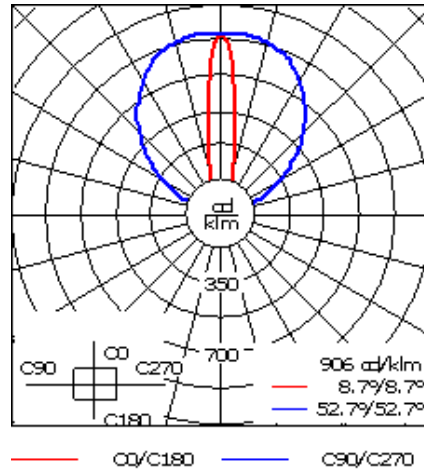

Specifications

Material description

Body	Marine-grade, all-aluminium construction
Lens	PMMA
Colors	RAL9004 Black RAL9007 Grey Metallic RAL9016 White RAL8019 Dark Bronze
Gasket	Silicone rubber gasket
Fasteners	PCS Polymer Coated Stainless Steel Hardware
Ingress protection	IP67
Impact resistance	IK09
Corrosion resistance	5CE

Electrical description

Power supply	Integral [ECG] electronic driver 120V-277V. 0-10V dimmable, to be specified with order.
Driver / Ballast	Integral LED driver with DALI Interface

WE-EF LIGHTING USA, LLC

410-D Keystone Drive, 15086 Warrendale, PA 15086 - Phone: +1 724 742 0030
customersupport.usa@we-ef.com - <https://we-ef.com/us>
Subject to technical changes and errors. - Generated on 04/19/2025