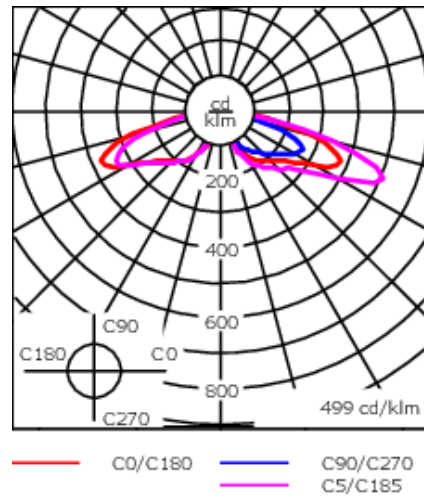

Specifications

WE-EF LIGHTING USA, LLC

410-D Keystone Drive, 15086 Warrendale, PA 15086 - Phone: +1 724 742 0030

customersupport.usa@we-ef.com - <https://we-ef.com/us>

Subject to technical changes and errors. - Generated on 10/23/2024