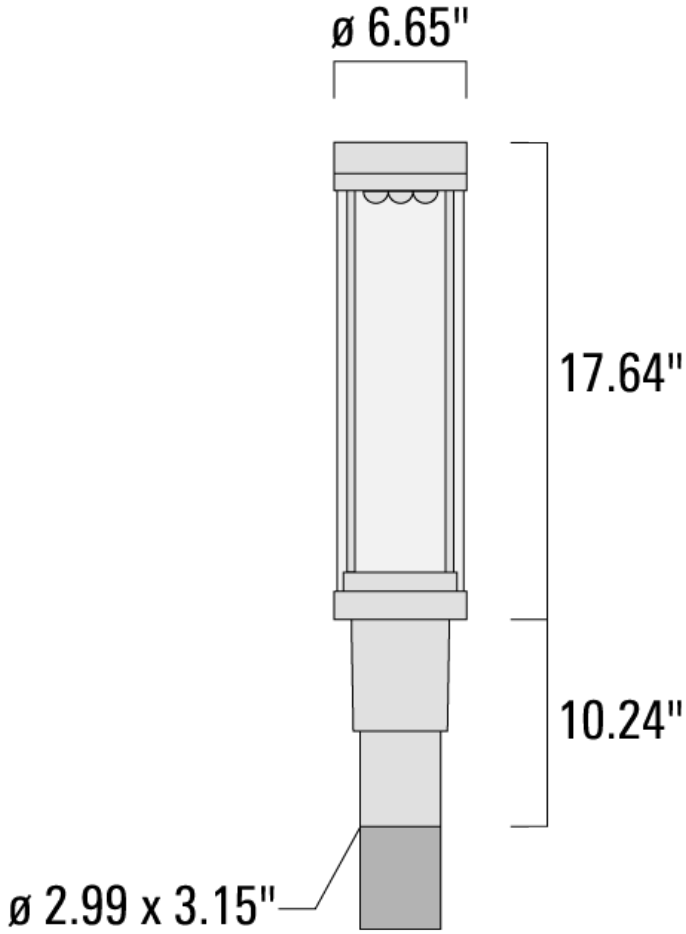

115-1290
ZFT440 LED