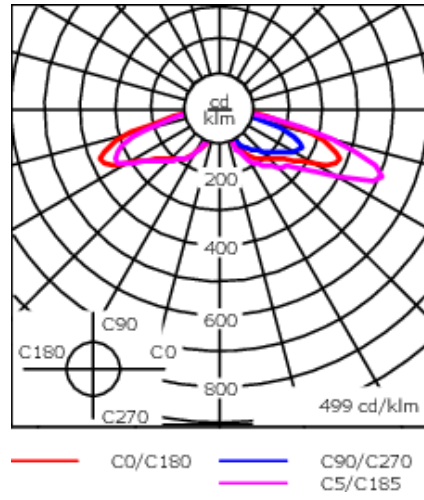

115-1290
ZFT440 LED