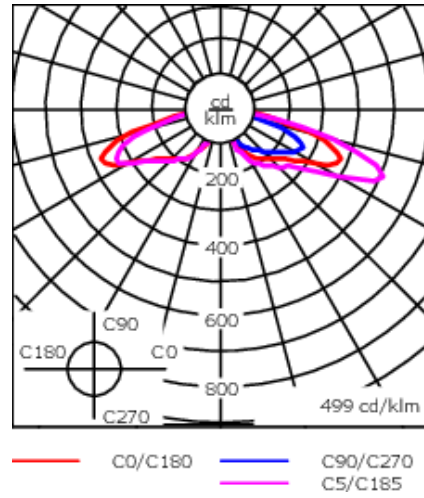

Specifications

WE-EF LIGHTING USA, LLC

410-D Keystone Drive, 15086 Warrendale, PA 15086 - Phone: +1 724 742 0030

customersupport.usa@we-ef.com - <https://we-ef.com/us>

Subject to technical changes and errors. - Generated on 10/23/2024