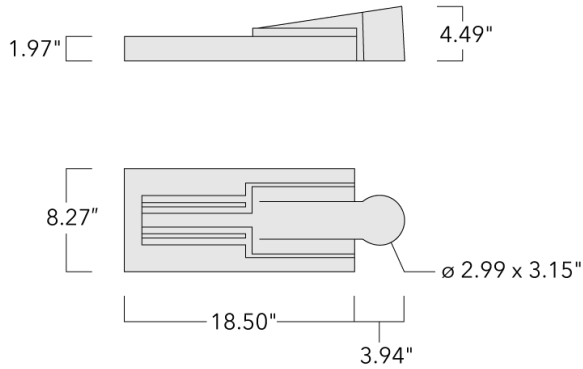

108-1480

we-ef

VFL520 LED

Specifications

Material description

Body	Marine-grade die-cast aluminium alloy
Lens	PMMA RFC® Reflection Contour Lens technology
Colors	 RAL9004 Black RAL9007 Grey Metallic RAL9016 White RAL8019 Dark Bronze
Gasket	Silicone rubber gasket
Fasteners	PCS Polymer Coated Stainless Steel hardware
Ingress protection	IP66
Impact resistance	IK08
Corrosion resistance	5CE
Windage	1.16 ft²

Electrical description

Power supply	Integral [ECG] electronic driver 120V-277V. 0-10V dimmable, to be specified with order.
Driver / Ballast	Integral EC electronic converter
Surge protection	In-line bracket 10kV Surge Protector

WE-EF LIGHTING USA, LLC

410-D Keystone Drive, 15086 Warrendale, PA 15086 - Phone: +1 724 742 0030

customersupport.usa@we-ef.com - <https://we-ef.com/us>

Subject to technical changes and errors. - Generated on 11/23/2024