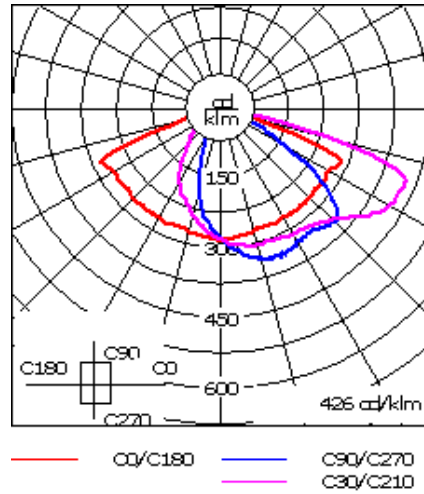

108-1480

we-ef

VFL520 LED

Specifications

Material description

Body	Marine-grade die-cast aluminium alloy
Lens	PMMA RFC® Reflection Contour Lens technology
Colors	 RAL9004 Black RAL9007 Grey Metallic RAL9016 White RAL8019 Dark Bronze
Gasket	Silicone rubber gasket
Fasteners	PCS Polymer Coated Stainless Steel hardware
Ingress protection	IP66
Impact resistance	IK08
Corrosion resistance	5CE
Windage	1.16 ft²

Electrical description

Power supply	Integral [ECG] electronic driver 120V-277V. 0-10V dimmable, to be specified with order.
Driver / Ballast	Integral EC electronic converter
Surge protection	In-line bracket 10kV Surge Protector

WE-EF LIGHTING USA, LLC

410-D Keystone Drive, 15086 Warrendale, PA 15086 - Phone: +1 724 742 0030

customersupport.usa@we-ef.com - <https://we-ef.com/us>

Subject to technical changes and errors. - Generated on 11/23/2024