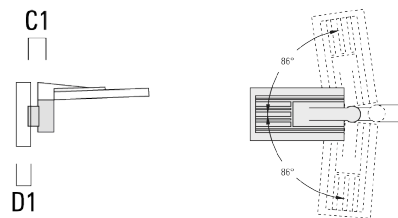

WE-EF LIGHTING USA, LLC

410-D Keystone Drive, 15086 Warrendale, PA 15086 - Phone: +1 724 742 0030
customersupport.usa@we-ef.com - <https://we-ef.com/us>
Subject to technical changes and errors. - Generated on 11/23/2024