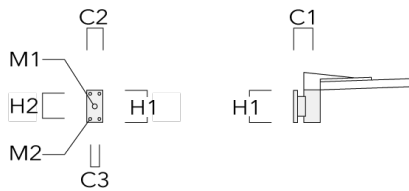

Mounting Accessories

Wall and pole brackets RV

Description	Part ID	Additional information	C1	C2	C3	D1	D × L1	H1	H2	M1	M2	Weight (lb)	C	D	H	
RVO Wall bracket	108-0979	RVO Wall bracket		4.25"	3.94"	2.36"		7.87"	6.3"	1.5"	0.47"	4.41	108