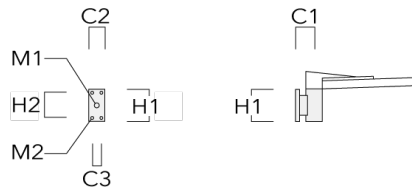

Mounting Accessories

Wall and pole brackets RV

| Description | Part ID | Additional information | C1 | C2 | C3 | D1 | D × L1 | H1 | H2 | M1 | M2 | Weight (kg) | C | D | H |
|------------------|-------------|------------------------|-----|-----|----|----|--------|-----|-----|----|----|-------------|-----|---|---|
| RV0 Wall bracket | 108-0979-AP | RV0 Wall bracket | 108 | 100 | 45 | | | 200 | 160 | 40 | 12 | 2.80 | 108 | | |