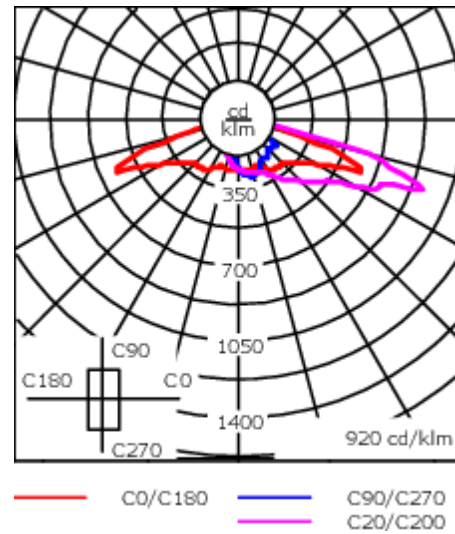

Specifications

Material description

Body	Marine-grade, die-cast aluminium alloy
Lens	RFC™ Reflection Free Contour main lens
Colours	RAL9004 Signal black RAL9007 Grey aluminium RAL7016 Anthracite grey RAL9016 Traffic white
Gasket	Silicone CCG® Controlled Compression Gasket
Fasteners	PCS Polymer Coated Stainless Steel hardware
Ingress protection	IP66
Impact resistance	IK08
Corrosion resistance	5CE
Windage	0.108 m²

Electrical description

Driver / Ballast	Integral electronic converter with DALI interface

Additional information

Lifetime	Ta=25° L90B10 > 90000h
BUG Rating	Please see individual Spec Sheets for classification of Backlight, Uplight and Glare