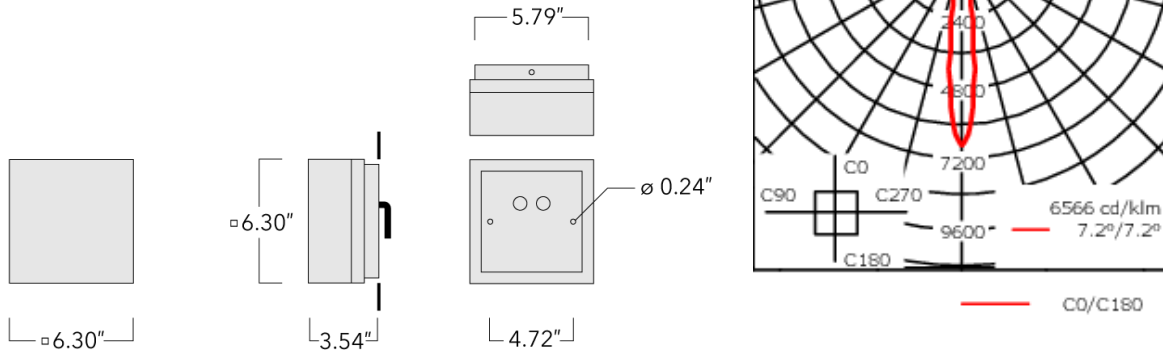

Specifications

Material description

Body	Luminaire body and lens frame constructed in die cast aluminum.
Lens	Clear tempered glass lens.
Colors	 RAL9004 Black RAL9007 Grey Metallic RAL9016 White RAL8019 Dark Bronze
Gasket	Silicone CCG® Controlled Compression Gasket
Fasteners	PCS polymer coated stainless steel
Ingress protection	IP66
Impact resistance	IK07
Corrosion resistance	5CE

Electrical description

Power supply	Integral [ECG] electronic driver 120V-277V. 0-10V dimmable, to be specified with order.
Driver / Ballast	Integral EC electronic converter

WE-EF LIGHTING USA, LLC

410-D Keystone Drive, 15086 Warrendale, PA 15086 - Phone: +1 724 742 0030

customersupport.usa@we-ef.com - <https://we-ef.com/us>

Subject to technical changes and errors. - Generated on 10/23/2024