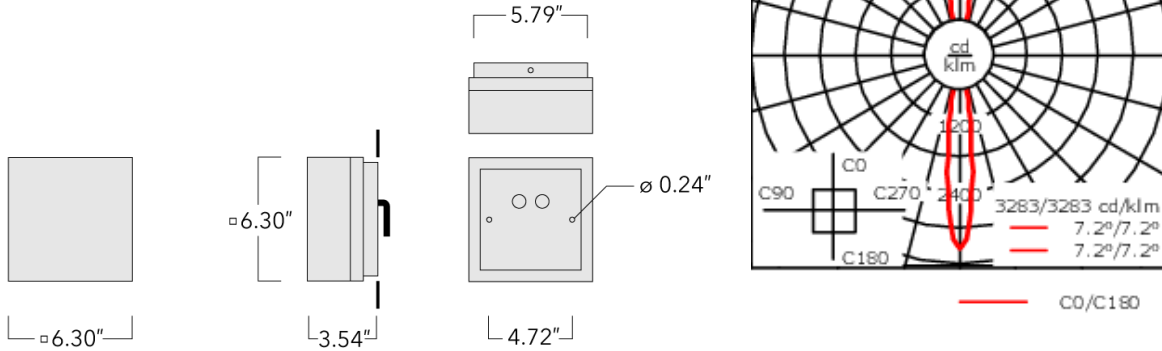

Specifications

Material description

Body	Luminaire body and lens frame constructed in die cast aluminum.
Lens	Clear tempered glass lens.
Colors	 RAL9004 Black RAL9007 Grey Metallic RAL9016 White RAL8019 Dark Bronze
Gasket	Silicone CCG® Controlled Compression Gasket
Fasteners	PCS polymer coated stainless steel
Ingress protection	IP66
Impact resistance	IK07
Corrosion resistance	5CE

Electrical description

Power supply	Integral [ECG] electronic driver 120V-277V. 0-10V dimmable, to be specified with order.
Driver / Ballast	Integral EC electronic converter

WE-EF LIGHTING USA, LLC

410-D Keystone Drive, 15086 Warrendale, PA 15086 - Phone: +1 724 742 0030

customersupport.usa@we-ef.com - <https://we-ef.com/us>

Subject to technical changes and errors. - Generated on 11/23/2024