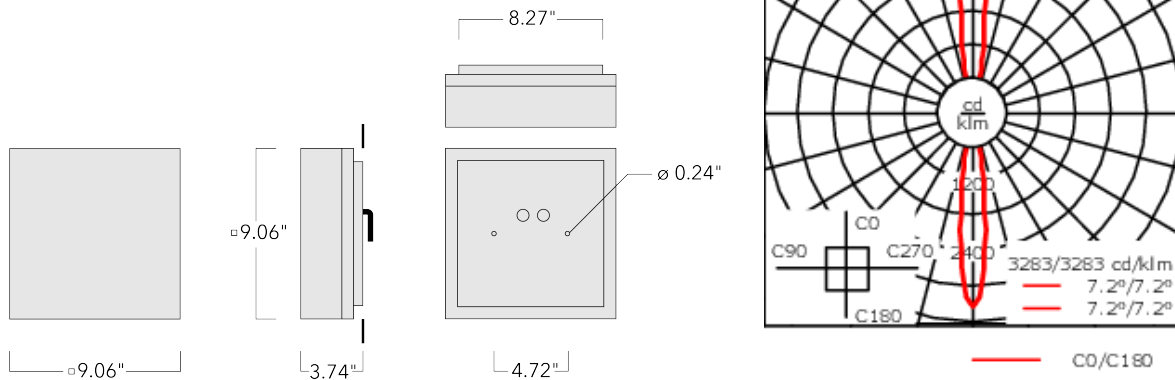

Specifications

Material description

Body	Luminaire body and lens frame constructed in die cast aluminum.
Lens	Clear tempered glass lens.
Colors	 RAL9004 Black RAL9007 Grey Metallic RAL9016 White RAL8019 Dark Bronze
Gasket	Silicone CCG® Controlled Compression Gasket
Fasteners	PCS polymer coated stainless steel
Ingress protection	IP66
Impact resistance	IK07
Corrosion resistance	5CE

Electrical description

Power supply	Integral [ECG] electronic driver 120V-277V. 0-10V dimmable, to be specified with order.
Driver / Ballast	Integral EC electronic converter

WE-EF LIGHTING USA, LLC