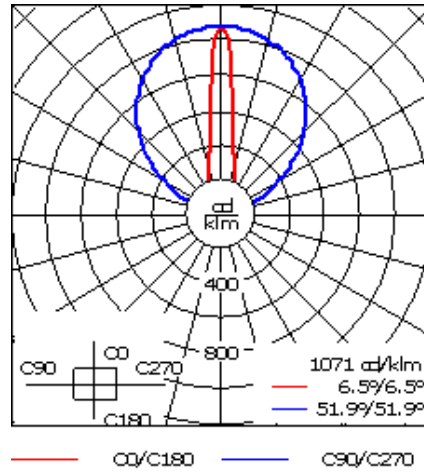

Specify product with 7 Digit product code - Finish Color. Accessories, such as mounting, optical, and electrical, must be specified separately.

Example: XXX-XXXX-9004 (Black)
+ XXX-XXXX (Accessory 1)

Weight	8.82 lb
Light distribution	symmetric linear, very narrow beam [LVN]
Light source	LED-64/40W / 225 mA - 3000 K
CRI	80
Power supply	electronic gear
LEDs	64
Rated input power	44 W

Nominal Lumen (lm)

LED Lumen	90
Total Lumen	5760
Tj	85

Delivered lumens (lm)

LED Lumen	75.2
Total Lumen	4811.9
Ta	25

WE-EF LIGHTING USA, LLC

410-D Keystone Drive, 15086 Warrendale, PA 15086 - Phone: +1 724 742 0030
customersupport.usa@we-ef.com - <https://we-ef.com/us>
Subject to technical changes and errors. - Generated on 04/19/2025