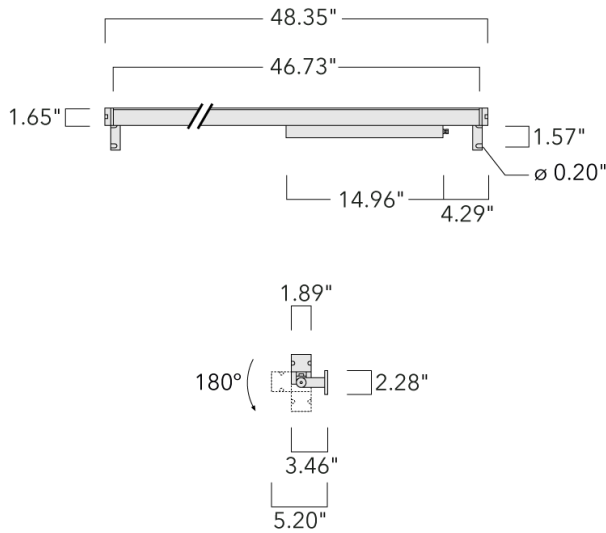

Description

IP67. Class I. IK09. Marine-grade, all aluminum construction. 5CE superior corrosion protection including PCS hardware. Silicone CCG® Controlled Compression Gasket. Linear PMMA LED lens, PMMA cover. 4 ft connecting cable, UV stabilized, PVC free. Integral LED driver; separate LED driver available instead, on request at time of order. 0-10V Dimming comes standard with luminaire. Luminaire is factory-sealed and does not need to be opened during installation and can be tilted up to 180°.

Specify product with 7 Digit product code - Finish Color. Accessories, such as mounting, optical, and electrical, must be specified separately.

Example: XXX-XXXX-9004 (Black)
+ XXX-XXXX (Accessory 1)

Weight	8.82 lb
Light distribution	symmetric linear, very narrow beam [LVN]
Light source	LED-64/40W / 225 mA - 3000 K
CRI	80
Power supply	electronic gear
LEDs	64
Rated input power	44 W

Nominal Lumen (lm)

LED Lumen	90
Total Lumen	5760
Tj	85

Delivered lumens (lm)

LED Lumen	75.2
Total Lumen	4811.9
Ta	25

WE-EF LIGHTING USA, LLC

410-D Keystone Drive, 15086 Warrendale, PA 15086 - Phone: +1 724 742 0030
customersupport.usa@we-ef.com - <https://we-ef.com/us>
Subject to technical changes and errors. - Generated on 04/19/2025