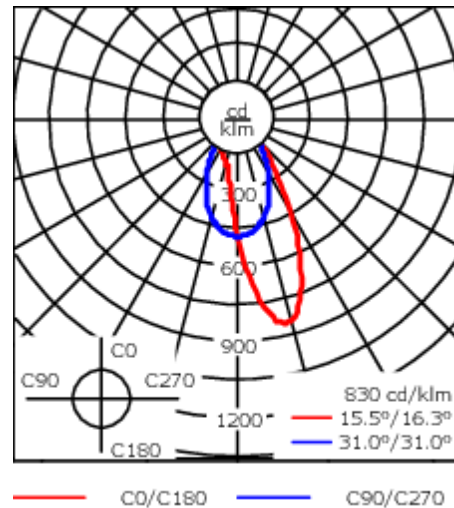

Spécifications

Description du matériel

Corps	Corps en fonte d'aluminium, visserie inox avec traitement PCS
Lentille	Verre de sécurité sur charnière
Couleurs	Peinture poudre disponible avec 35 couleurs différents
Joint	Joint silicone
Visserie	PCS Inox avec recouvrement polymère
IP	IP66
IK	IK07
Protection contre la corrosion	5CE

Description électrique

Alimentation électrique	220-240V / 50-60 Hz
Driver	Driver électronique séparé thermiquement

Informations complémentaires

Durée de vie	Ta=25° L90B10 > 90000h
Classe d'efficacité énergétique	C-D

WE-EF LUMIERE

ZAC de Chesnes Nord, 6 Rue de Brisson, CS80330, 38290 Satolas et Bonce - Téléphone: +33 4 74 99 14 44
info.france@we-ef.com - <https://we-ef.com/fr>

Sous réserve de modifications techniques et d'erreurs. - Généré le 23/11/2024