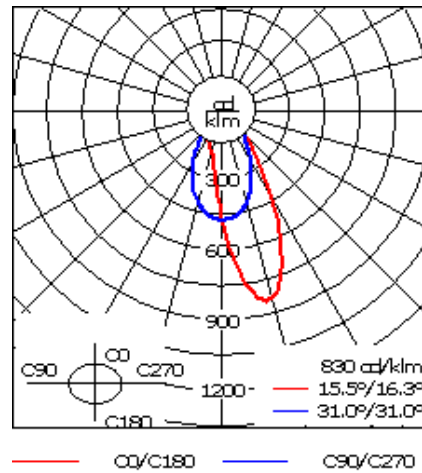

DAC220 LED

Specifications

Material description

Body	Marine-grade die-cast aluminium alloy
Colors	RAL9004 Black RAL9007 Grey Metallic RAL9016 White RAL8019 Dark Bronze
Gasket	Silicone rubber gasket
Fasteners	PCS Polymer Coated Stainless Steel Hardware
Ingress protection	IP65
Impact resistance	IK07
Corrosion resistance	5CE

Electrical description

Power supply	Integral [ECG] electronic driver 120V-277V. 0-10V dimmable, to be specified with order.
Driver / Ballast	Integral EC electronic converter in thermally-separated compartment

Additional information

Lifetime	Ta=25°/40° L90B10 > 90000h
Listings	ETL, UL-1598, CSA-C22.2#250.0. Suitable for Wet Locations.

WE-EF LIGHTING USA, LLC

410-D Keystone Drive, 15086 Warrendale, PA 15086 - Phone: +1 724 742 0030

customersupport.usa@we-ef.com - <https://we-ef.com/us>

Subject to technical changes and errors. - Generated on 10/23/2024