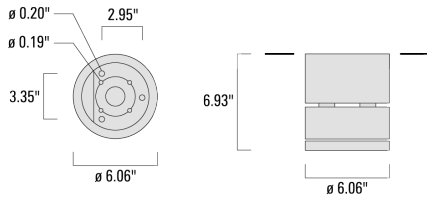

DAC220 LED

Specifications

Material description

Body	Marine-grade die-cast aluminium alloy
Colors	RAL9004 Black RAL9007 Grey Metallic RAL9016 White RAL8019 Dark Bronze
Gasket	Silicone rubber gasket
Fasteners	PCS Polymer Coated Stainless Steel Hardware
Ingress protection	IP65
Impact resistance	IK07
Corrosion resistance	5CE

Electrical description

Power supply	Integral [ECG] electronic driver 120V-277V. 0-10V dimmable, to be specified with order.
Driver / Ballast	Integral EC electronic converter in thermally-separated compartment

Additional information

Lifetime	Ta=25°/40° L90B10 > 90000h
Listings	ETL, UL-1598, CSA-C22.2#250.0. Suitable for Wet Locations.

WE-EF LIGHTING USA, LLC

410-D Keystone Drive, 15086 Warrendale, PA 15086 - Phone: +1 724 742 0030

customersupport.usa@we-ef.com - <https://we-ef.com/us>

Subject to technical changes and errors. - Generated on 10/23/2024