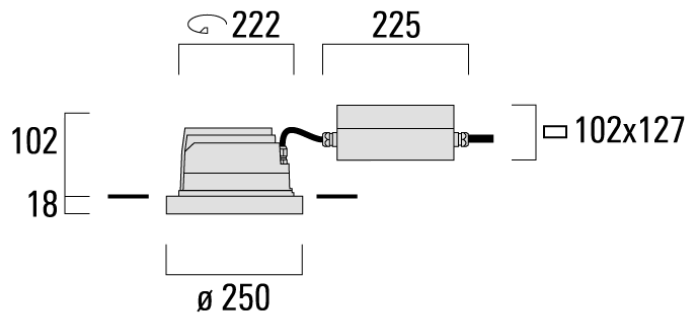

Specifications

Material description

Body	Marine-grade die-cast aluminium alloy
Lens	Safety glass lens, hinged
Colours	RAL9004 Signal black RAL9006 White aluminium RAL9007 Grey aluminium RAL9016 Traffic white
Gasket	Silicone rubber gasket
Fasteners	PCS Polymer Coated Stainless Steel Hardware (unpainted)
Ingress protection	IP66
Impact resistance	IK07
Corrosion resistance	5CE+Primer

Electrical description

Power supply	230V / 50 Hz
Driver / Ballast	Integral EC electronic converter in thermally-separated compartment

WE-EF LIGHTING Pty Ltd

6/13 Downard Street, 3195 Braeside, Victoria - Phone: +61 3 8587 0444 - Fax: +61 3 8587 0499

info.australia@we-ef.com - <https://we-ef.com/aus>

Subject to technical changes and errors. - Generated on 23/11/2024