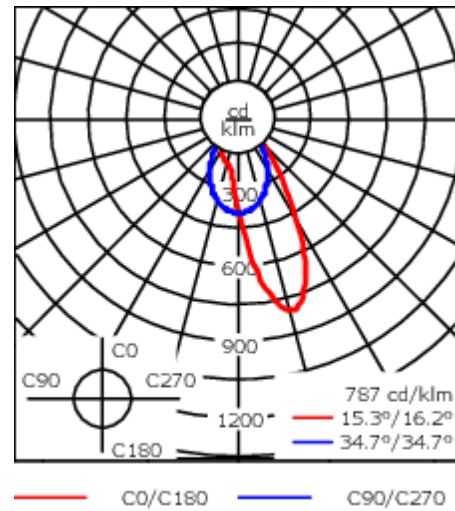

Specifications

Material description

Body	Marine-grade die-cast aluminium alloy
Lens	Safety glass lens, hinged
Colours	RAL9004 Signal black RAL9006 White aluminium RAL9007 Grey aluminium RAL9016 Traffic white
Gasket	Silicone rubber gasket
Fasteners	PCS Polymer Coated Stainless Steel Hardware (unpainted)
Ingress protection	IP66
Impact resistance	IK07
Corrosion resistance	5CE+Primer

Electrical description

Power supply	230V / 50 Hz
Driver / Ballast	Integral EC electronic converter in thermally-separated compartment

WE-EF LIGHTING Pty Ltd

6/13 Downard Street, 3195 Braeside, Victoria - Phone: +61 3 8587 0444 - Fax: +61 3 8587 0499

info.australia@we-ef.com - <https://we-ef.com/aus>

Subject to technical changes and errors. - Generated on 23/11/2024