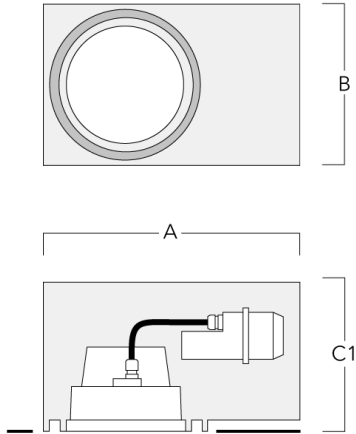

Installation blackout, flush with shadow line - reduced depth

---

Description	Part ID	A	B	C1
Installation blackout BDO24-III-RE	134-1718	573	305	227