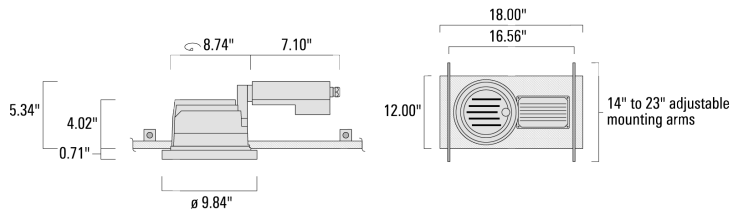

Example: XXX-XXXX-9004 (Black)
+ XXX-XXXX (Accessory 1)

Weight	8.82 lb
Light distribution	wallwash [A20]
Light source	LED-24/48W / 700 mA - 4000 K
CRI	80
Power supply	electronic gear
LEDs	24
Rated input power	54 W

DOC240 LED

Specifications

Material description

Body	Luminaire body and lens frame constructed in die cast aluminum.
Lens	Clear tempered glass lens.
Colors	<div style="display: flex; align-items: center;"> <div style="width: 20px; height: 20px; background-color: black; margin-right: 5px;"></div> RAL9004 Black </div> <div style="display: flex; align-items: center; margin-top: 5px;"> <div style="width: 20px; height: 20px; background-color: grey; margin-right: 5px;"></div> RAL9007 Grey Metallic </div> <div style="display: flex; align-items: center; margin-top: 5px;"> <div style="width: 20px; height: 20px; background-color: white; margin-right: 5px;"></div> RAL9016 White </div> <div style="display: flex; align-items: center; margin-top: 5px;"> <div style="width: 20px; height: 20px; background-color: darkgrey; margin-right: 5px;"></div> RAL8019 Dark Bronze </div>
Gasket	Silicone rubber gasket
Fasteners	PCS polymer coated stainless steel
Ingress protection	IP66
Impact resistance	IK07
Corrosion resistance	5CE superior corrosion protection system