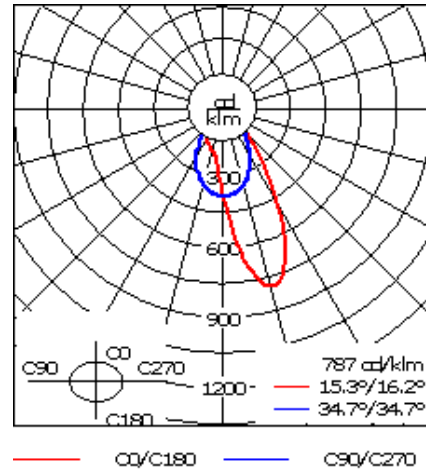

DOC240 LED

Specifications

Material description

Body	Luminaire body and lens frame constructed in die cast aluminum.
Lens	Clear tempered glass lens.
Colors	RAL9004 Black RAL9007 Grey Metallic RAL9016 White RAL8019 Dark Bronze
Gasket	Silicone rubber gasket
Fasteners	PCS polymer coated stainless steel
Ingress protection	IP66
Impact resistance	IK07
Corrosion resistance	5CE superior corrosion protection system

Electrical description

Power supply	Integral [ECG] electronic driver 120V-277V. 0-10V dimmable, to be specified with order.
Driver / Ballast	Integral EC electronic converter in thermally-separated compartment

Additional information

Lifetime	Ta=25°/40° L90B10 > 90000h
Listings	ETL, UL-1598, CSA-C22.2#250.0. Suitable for Wet Locations.

WE-EF LIGHTING USA, LLC

410-D Keystone Drive, 15086 Warrendale, PA 15086 - Phone: +1 724 742 0030
customersupport.usa@we-ef.com - <https://we-ef.com/us>
Subject to technical changes and errors. - Generated on 11/23/2024