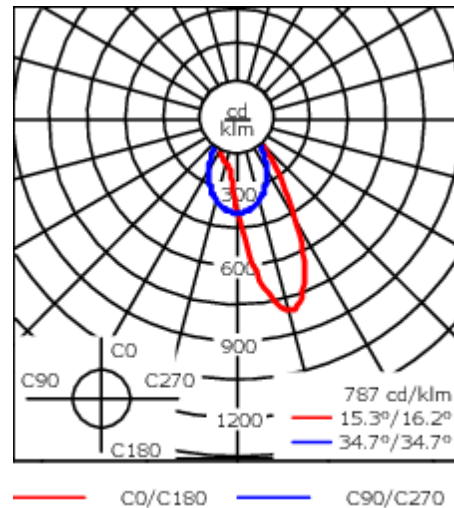

Spécifications

Description du matériel

Corps	Corps en fonte d'aluminium, visserie inox avec traitement PCS
Lentille	Verre de sécurité sur charnière
Couleurs	Peinture poudre disponible avec 35 couleurs différents
Joint	Joint silicone
Visserie	PCS Polymer Coated Stainless Steel Hardware
IP	IP66
IK	IK07
Protection contre la corrosion	5CE

Description électrique

Alimentation électrique	220-240V / 50-60 Hz
Driver	Driver électronique séparé thermiquement

Informations complémentaires

Durée de vie	Ta=25° L90B10 > 90000h
Classe d'efficacité énergétique	C-D

WE-EF LUMIERE

ZAC de Chesnes Nord, 6 Rue de Brisson, CS80330, 38290 Satolas et Bonce - Téléphone: +33 4 74 99 14 44
info.france@we-ef.com - <https://we-ef.com/fr>

Sous réserve de modifications techniques et d'erreurs. - Généré le 23/11/2024