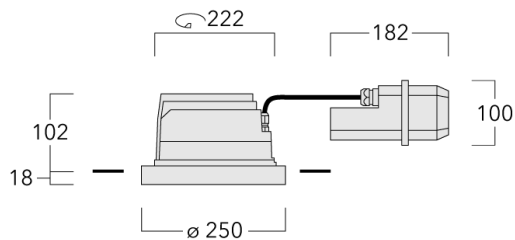

Spécifications

Description du matériel

Corps	Corps en fonte d'aluminium, visserie inox avec traitement PCS
Lentille	Verre de sécurité sur charnière
Couleurs	Peinture poudre disponible avec 35 couleurs différents
Joint	Joint silicone
Visserie	PCS Polymer Coated Stainless Steel Hardware
IP	IP66
IK	IK07
Protection contre la corrosion	5CE

Description électrique

Alimentation électrique	220-240V / 50-60 Hz
Driver	Driver électronique séparé thermiquement

Informations complémentaires

Durée de vie	Ta=25° L90B10 > 90000h
Classe d'efficacité énergétique	C-D

WE-EF LUMIERE

ZAC de Chesnes Nord, 6 Rue de Brisson, CS80330, 38290 Satolas et Bonce - Téléphone: +33 4 74 99 14 44
info.france@we-ef.com - <https://we-ef.com/fr>

Sous réserve de modifications techniques et d'erreurs. - Généré le 23/11/2024