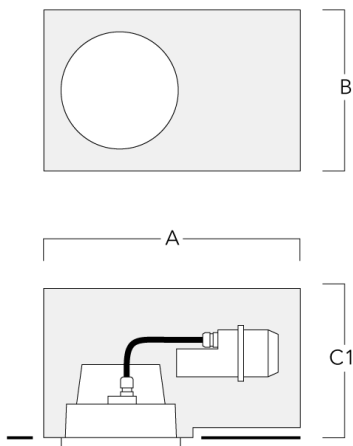

info.australia@we-ef.com - <https://we-ef.com/aus>

Subject to technical changes and errors. - Generated on 23/11/2024

Mounting Accessories

Installation blackout, flush - reduced depth

Description	Part ID	A	B	C1
Installation blackout BDO24-II-RE	134-1714	574	305	227

Installation blackout, proud - reduced depth

Description	Part ID	A	B	C1
Installation blackout BDO24-I-RE	134-1717	574	305	209

Installation blackout, flush with shadow line - reduced depth

Description	Part ID	A	B	C1
Installation blackout BDO24-III-RE	134-1718	573	305	227