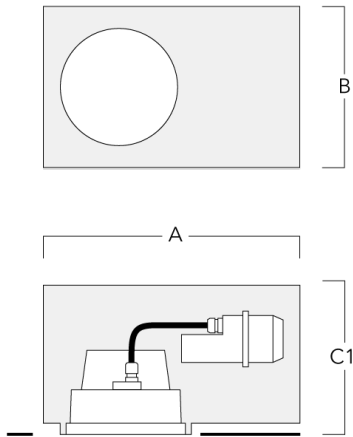

info.australia@we-ef.com - <https://we-ef.com/aus>

Subject to technical changes and errors. - Generated on 23/11/2024

Mounting Accessories

Installation blackout, flush - reduced depth

Description	Part ID	A	B	C1
Installation blackout BDO24-II-RE	134-1714	574	305	227

Installation blackout, proud - reduced depth

Description	Part ID	A	B	C1
Installation blackout BDO24-I-RE	134-1717	574	305	209

Installation blackout, flush with shadow line - reduced depth

Description	Part ID	A	B	C1
Installation blackout BDO24-III-RE	134-1718	573	305	227