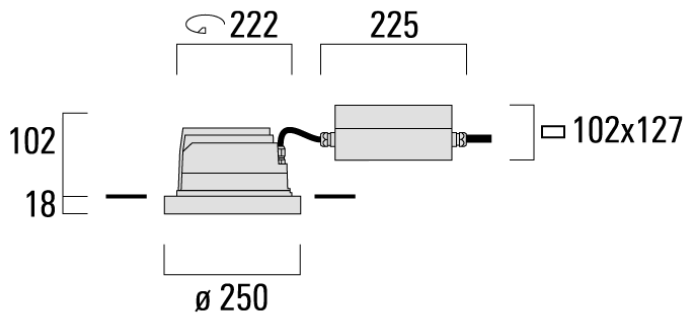

A pre-installation blockout, proud or flush, is available and recommended for mounting in concrete ceilings. To be ordered separately.

2700 K option available on request.

Weight	4.00 kg
Light distribution	wallwash [A20]
Light source	LED-24/48W / 700 mA - 3000 K
CRI	80
Power supply	EC
LEDs	24
Rated input power	54 W

Nominal Lumen (lm)

LED Lumen	290
Total Lumen	6960
Tj	85

Rated lumens (lm)

LED Lumen	202.2
Total Lumen	4851.9
Ta	25

Specifications

Material description

Body	Marine-grade die-cast aluminium alloy
Lens	Safety glass lens, hinged
Colours	<div style="display: flex; align-items: center;"> <div style="width: 20px; height: 15px; background-color: black; margin-right: 5px;"></div> <div style="margin-right: 10px;">RAL9004 Signal black</div> </div> <div style="display: flex; align-items: center;"> <div style="width: 20px; height: 15px; background-color: #cccccc; margin-right: 5px;"></div> <div style="margin-right: 10px;">RAL9006 White aluminium</div> </div> <div style="display: flex; align-items: center;"> <div style="width: 20px; height: 15px; background-color: #808080; margin-right: 5px;"></div> <div style="margin-right: 10px;">RAL9007 Grey aluminium</div> </div> <div style="display: flex; align-items: center;"> <div style="width: 20px; height: 15px; background-color: #e0e0e0; margin-right: 5px;"></div> <div style="margin-right: 10px;">RAL9016 Traffic white</div> </div>
Gasket	Silicone rubber gasket
Fasteners	PCS Polymer Coated Stainless Steel Hardware (unpainted)
Ingress protection	IP66
Impact resistance	IK07
Corrosion resistance	5CE+Primer