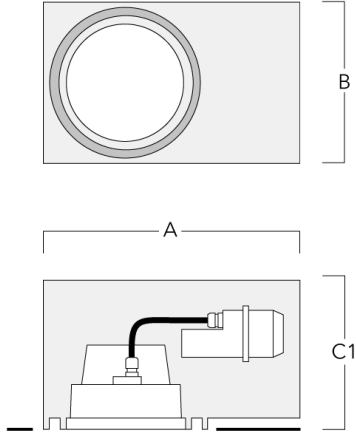

info.australia@we-ef.com - <https://we-ef.com/aus>

Subject to technical changes and errors. - Generated on 23/11/2024

Mounting Accessories

Installation blackout, flush - reduced depth

Description	Part ID	A	B	C1
Installation blackout BDO24-II-RE	134-1714	574	305	227

Installation blackout, proud - reduced depth

Description	Part ID	A	B	C1
Installation blackout BDO24-I-RE	134-1717	574	305	209

Installation blackout, flush with shadow line - reduced depth

Description	Part ID	A	B	C1
Installation blackout BDO24-III-RE	134-1718	573	305	227

Optical Accessories

Wallwash lens

Description	Part ID	C1
IO-20-WW-DAC/DOC240-LED	134-1492	191

Linear spread lens

Description	Part ID	C1
IO-180-DAC/DOC240-LED	134-1382	191