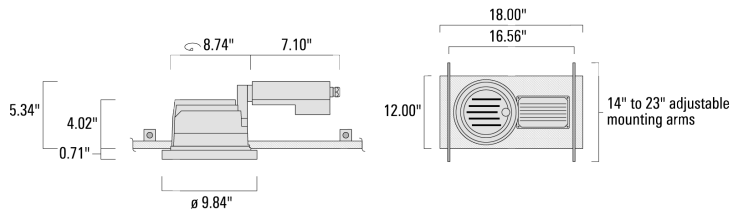

Example: XXX-XXXX-9004 (Black)
+ XXX-XXXX (Accessory 1)

Weight	8.82 lb
Light distribution	wallwash [A20]
Light source	LED-24/48W / 700 mA - 3000 K
CRI	80
Power supply	electronic gear
LEDs	24
Rated input power	54 W

DOC240 LED

Specifications

Material description

Body	Luminaire body and lens frame constructed in die cast aluminum.
Lens	Clear tempered glass lens.
Colors	<ul style="list-style-type: none"> RAL9004 Black RAL9007 Grey Metallic RAL9016 White RAL8019 Dark Bronze
Gasket	Silicone rubber gasket
Fasteners	PCS polymer coated stainless steel
Ingress protection	IP66
Impact resistance	IK07
Corrosion resistance	5CE superior corrosion protection system