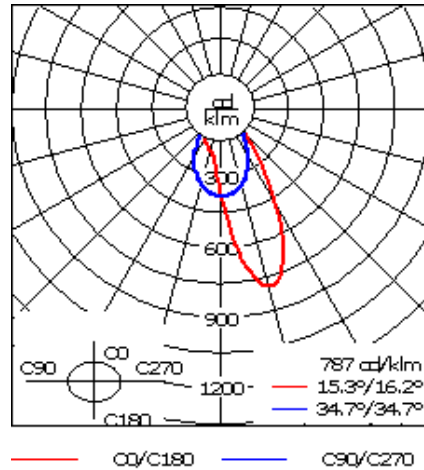

DOC240 LED

Specifications

Material description

Body	Luminaire body and lens frame constructed in die cast aluminum.
Lens	Clear tempered glass lens.
Colors	 RAL9004 Black RAL9007 Grey Metallic RAL9016 White RAL8019 Dark Bronze
Gasket	Silicone rubber gasket
Fasteners	PCS polymer coated stainless steel
Ingress protection	IP66
Impact resistance	IK07
Corrosion resistance	5CE superior corrosion protection system

Electrical description

Power supply	Integral [ECG] electronic driver 120V-277V. 0-10V dimmable, to be specified with order.
Driver / Ballast	Integral EC electronic converter in thermally-separated compartment

Additional information

Lifetime	Ta=25°/40° L90B10 > 90000h
Listings	ETL, UL-1598, CSA-C22.2#250.0. Suitable for Wet Locations.

WE-EF LIGHTING USA, LLC

410-D Keystone Drive, 15086 Warrendale, PA 15086 - Phone: +1 724 742 0030
customersupport.usa@we-ef.com - <https://we-ef.com/us>
Subject to technical changes and errors. - Generated on 11/23/2024