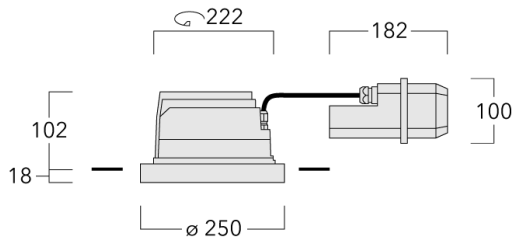

Description

IP66, Class I. IK07. Marine-grade, die-cast aluminium alloy. 5CE superior corrosion protection including PCS hardware. Safety glass lens, hinged. Silicone rubber gasket.

Integral EC electronic converter in thermally-separated compartment. Advanced thermal management protects LEDs while optimising lumens output. CAD-optimised optics for superior illumination and glare control. OLC® One LED Concept. Two cable entries.

Pre-installation blackout is recommended for mounting in cast concrete ceilings, available on request.

Weight	4.00 kg
Light distribution	wallwash
Light source	LED-24/48W / 700 mA - 3000 K
CRI	80
Power supply	EC
LEDs	24
Rated input power	54 W

Nominal Lumen (lm)

LED Lumen	290
Total Lumen	6960
Tj	85

Rated lumens (lm)

LED Lumen	202.2
Total Lumen	4851.9
Ta	25

Specifications

Material description

Body	Marine-grade, die-cast aluminium alloy
Lens	Safety glass lens, hinged
Colours	<div style="display: flex; align-items: center; gap: 10px;"> <div style="width: 20px; height: 15px; background-color: black; margin-right: 5px;"></div> RAL9004 Signal black <div style="width: 20px; height: 15px; background-color: #808080; margin-right: 5px;"></div> RAL9007 Grey aluminium <div style="width: 20px; height: 15px; background-color: #404040; margin-right: 5px;"></div> RAL7016 Anthracite grey <div style="width: 20px; height: 15px; background-color: #e0e0e0; margin-right: 5px;"></div> RAL9016 Traffic white </div>
Gasket	Silicone rubber gasket
Fasteners	PCS Polymer Coated Stainless Steel Hardware
Ingress protection	IP66
Impact resistance	IK07
Corrosion resistance	5CE