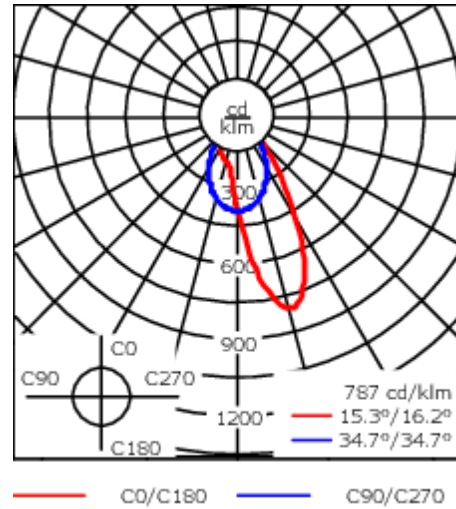

Nominal Lumen (lm)

LED Lumen	290
Total Lumen	6960
Tj	85

Rated lumens (lm)

LED Lumen	202.2
Total Lumen	4851.9
Ta	25

Specifications

Material description

Body	Marine-grade, die-cast aluminium alloy
Lens	Safety glass lens, hinged
Colours	<div style="display: flex; align-items: center; gap: 10px;"> <div style="width: 20px; height: 15px; background-color: black; margin-right: 5px;"></div> RAL9004 Signal black <div style="width: 20px; height: 15px; background-color: #808080; margin-right: 5px;"></div> RAL9007 Grey aluminium <div style="width: 20px; height: 15px; background-color: #404040; margin-right: 5px;"></div> RAL7016 Anthracite grey <div style="width: 20px; height: 15px; background-color: #e0e0e0; margin-right: 5px;"></div> RAL9016 Traffic white </div>
Gasket	Silicone rubber gasket
Fasteners	PCS Polymer Coated Stainless Steel Hardware
Ingress protection	IP66
Impact resistance	IK07
Corrosion resistance	5CE