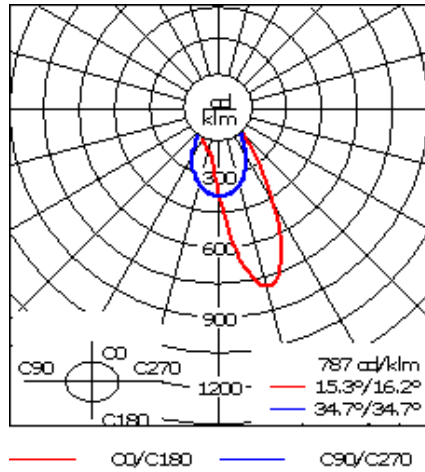

DAC240 LED

Specifications

Material description

Body	Marine-grade die-cast aluminium alloy
Lens	Safety glass lens, hinged
Colors	 RAL9004 Black RAL9007 Grey Metallic RAL9016 White RAL8019 Dark Bronze
Gasket	Silicone rubber gasket
Fasteners	PCS Polymer Coated Stainless Steel Hardware
Ingress protection	IP65
Impact resistance	IK07
Corrosion resistance	5CE

Electrical description

Power supply	Integral [ECG] electronic driver 120V-277V. 0-10V dimmable, to be specified with order.
Driver / Ballast	Integral EC electronic converter in thermally-separated compartment

Additional information

Lifetime	Ta=25°/40° L90B10 > 90000h
Listings	ETL, UL-1598, CSA-C22.2#250.0. Suitable for Wet Locations.

WE-EF LIGHTING USA, LLC

410-D Keystone Drive, 15086 Warrendale, PA 15086 - Phone: +1 724 742 0030

customersupport.usa@we-ef.com - <https://we-ef.com/us>

Subject to technical changes and errors. - Generated on 11/23/2024