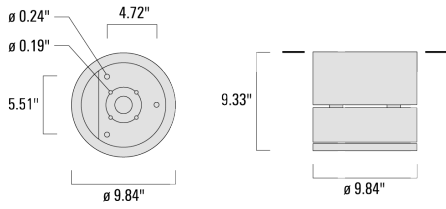

DAC240 LED

Specifications

Material description

Body	Marine-grade die-cast aluminium alloy
Lens	Safety glass lens, hinged
Colors	 RAL9004 Black RAL9007 Grey Metallic RAL9016 White RAL8019 Dark Bronze
Gasket	Silicone rubber gasket
Fasteners	PCS Polymer Coated Stainless Steel Hardware
Ingress protection	IP65
Impact resistance	IK07
Corrosion resistance	5CE

Electrical description

Power supply	Integral [ECG] electronic driver 120V-277V. 0-10V dimmable, to be specified with order.
Driver / Ballast	Integral EC electronic converter in thermally-separated compartment

Additional information

Lifetime	Ta=25°/40° L90B10 > 90000h
Listings	ETL, UL-1598, CSA-C22.2#250.0. Suitable for Wet Locations.

WE-EF LIGHTING USA, LLC

410-D Keystone Drive, 15086 Warrendale, PA 15086 - Phone: +1 724 742 0030

customersupport.usa@we-ef.com - <https://we-ef.com/us>

Subject to technical changes and errors. - Generated on 11/23/2024