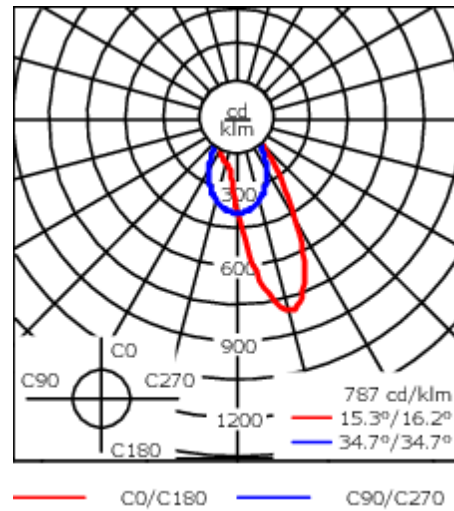

DAC240 LED

Specifications

Material description

Body	Marine-grade, die-cast aluminium alloy
Lens	Safety glass lens, hinged
Colours	RAL9004 Signal black RAL9007 Grey aluminium RAL7016 Anthracite grey RAL9016 Traffic white
Gasket	Silicone rubber gasket
Fasteners	PCS hardware
Ingress protection	IP65
Impact resistance	IK07
Corrosion resistance	5CE

Electrical description

Power supply	220-240V / 50-60 Hz
Driver / Ballast	Integral EC electronic converter in thermally-separated compartment

Additional information

Lifetime	Ta=25° L90B10 > 90000h