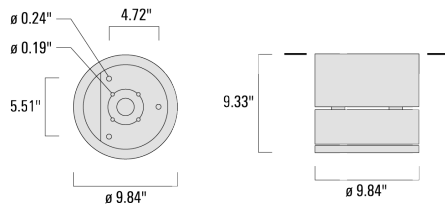

DAC240 LED

Specifications

Material description

Body	Marine-grade die-cast aluminium alloy
Lens	Safety glass lens, hinged
Colors	RAL9004 Black RAL9007 Grey Metallic RAL9016 White RAL8019 Dark Bronze
Gasket	Silicone rubber gasket
Fasteners	PCS Polymer Coated Stainless Steel Hardware
Ingress protection	IP65
Impact resistance	IK07
Corrosion resistance	5CE

Electrical description

Power supply	Integral [ECG] electronic driver 120V-277V. 0-10V dimmable, to be specified with order.
Driver / Ballast	Integral EC electronic converter in thermally-separated compartment

Additional information

Lifetime	Ta=25°/40° L90B10 > 90000h
Listings	ETL, UL-1598, CSA-C22.2#250.0. Suitable for Wet Locations.

WE-EF LIGHTING USA, LLC

410-D Keystone Drive, 15086 Warrendale, PA 15086 - Phone: +1 724 742 0030

customersupport.usa@we-ef.com - <https://we-ef.com/us>

Subject to technical changes and errors. - Generated on 10/23/2024