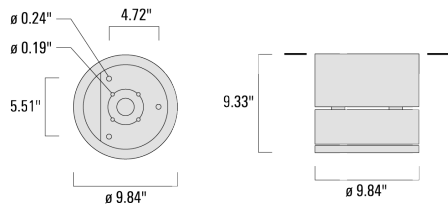

DAC240 LED

Specifications

Material description

Body	Marine-grade die-cast aluminium alloy
Lens	Safety glass lens, hinged
Colors	RAL9004 Black RAL9007 Grey Metallic RAL9016 White RAL8019 Dark Bronze
Gasket	Silicone rubber gasket
Fasteners	PCS Polymer Coated Stainless Steel Hardware
Ingress protection	IP65
Impact resistance	IK07
Corrosion resistance	5CE

Electrical description

Power supply	Integral [ECG] electronic driver 120V-277V. 0-10V dimmable, to be specified with order.
Driver / Ballast	Integral EC electronic converter in thermally-separated compartment

Additional information

Lifetime	Ta=25°/40° L90B10 > 90000h
Listings	ETL, UL-1598, CSA-C22.2#250.0. Suitable for Wet Locations.

WE-EF LIGHTING USA, LLC

410-D Keystone Drive, 15086 Warrendale, PA 15086 - Phone: +1 724 742 0030

customersupport.usa@we-ef.com - <https://we-ef.com/us>

Subject to technical changes and errors. - Generated on 11/23/2024