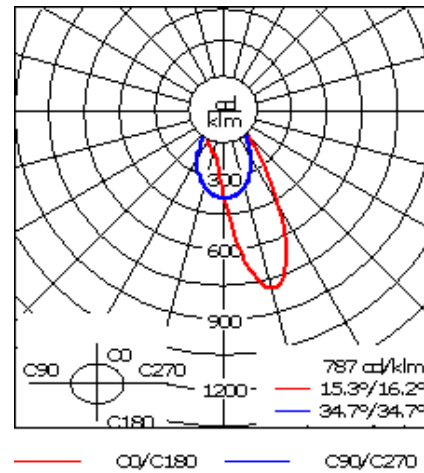

DAC240 LED

Specifications

Material description

Body	Marine-grade die-cast aluminium alloy
Lens	Safety glass lens, hinged
Colors	RAL9004 Black RAL9007 Grey Metallic RAL9016 White RAL8019 Dark Bronze
Gasket	Silicone rubber gasket
Fasteners	PCS Polymer Coated Stainless Steel Hardware
Ingress protection	IP65
Impact resistance	IK07
Corrosion resistance	5CE

Electrical description

Power supply	Integral [ECG] electronic driver 120V-277V. 0-10V dimmable, to be specified with order.
Driver / Ballast	Integral EC electronic converter in thermally-separated compartment

Additional information

Lifetime	Ta=25°/40° L90B10 > 90000h
Listings	ETL, UL-1598, CSA-C22.2#250.0. Suitable for Wet Locations.

WE-EF LIGHTING USA, LLC

410-D Keystone Drive, 15086 Warrendale, PA 15086 - Phone: +1 724 742 0030

customersupport.usa@we-ef.com - <https://we-ef.com/us>

Subject to technical changes and errors. - Generated on 10/23/2024