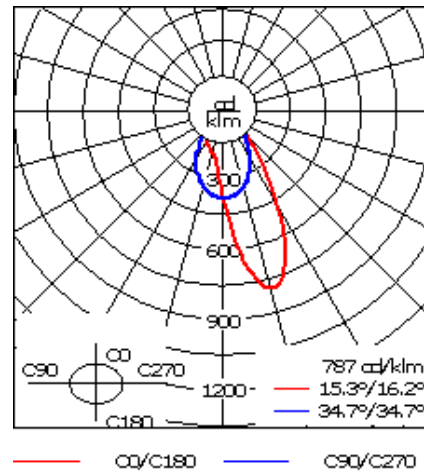

DAC240 LED

Specifications

Material description

Body	Marine-grade die-cast aluminium alloy
Lens	Safety glass lens, hinged
Colors	RAL9004 Black RAL9007 Grey Metallic RAL9016 White RAL8019 Dark Bronze
Gasket	Silicone rubber gasket
Fasteners	PCS Polymer Coated Stainless Steel Hardware
Ingress protection	IP65
Impact resistance	IK07
Corrosion resistance	5CE

Electrical description

Power supply	Integral [ECG] electronic driver 120V-277V. 0-10V dimmable, to be specified with order.
Driver / Ballast	Integral EC electronic converter in thermally-separated compartment

Additional information

Lifetime	Ta=25°/40° L90B10 > 90000h
Listings	ETL, UL-1598, CSA-C22.2#250.0. Suitable for Wet Locations.

WE-EF LIGHTING USA, LLC

410-D Keystone Drive, 15086 Warrendale, PA 15086 - Phone: +1 724 742 0030

customersupport.usa@we-ef.com - <https://we-ef.com/us>

Subject to technical changes and errors. - Generated on 11/23/2024