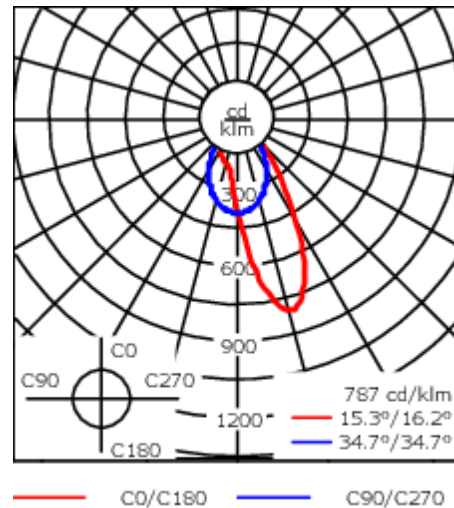

DAC240 LED

Specifications

Material description

Body	Marine-grade, die-cast aluminium alloy
Lens	Safety glass lens, hinged
Colours	RAL9004 Signal black RAL9007 Grey aluminium RAL7016 Anthracite grey RAL9016 Traffic white
Gasket	Silicone rubber gasket
Fasteners	PCS hardware
Ingress protection	IP65
Impact resistance	IK07
Corrosion resistance	5CE

Electrical description

Power supply	220-240V / 50-60 Hz
Driver / Ballast	Integral EC electronic converter in thermally-separated compartment

Additional information

Lifetime	Ta=25° L90B10 > 90000h