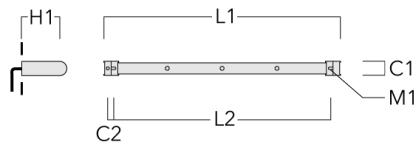

FLC121 LED RAIL66

Description	Part ID	C1
IO-20-WW-FLC121-LED	145-0145	81

Glare shield

Description	Part ID	A	C1
Glare shield ES	145-9192	102	119

Mounting Accessories

Universal

Description	Part ID	C1	C2	H1	M1	Weight (kg)	L1	L2
2 Mains outlets (L=1150)	310-9200	75	30	200	12	5.90	1150	1045