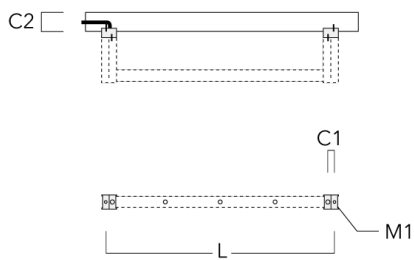

Column Fitters

Description	Part ID	C1	C2	L	M1	Weight (kg)
Column fitters (pair)	310-9294	30	100	1115	12	0.90

Cantilever

WE-EF LEUCHTEN GmbH

Töpinger Straße 16, 29646 Bispingen, Germany - Phone: +49 5194 909-0

info@we-ef.com - <https://we-ef.com>

Subject to technical changes and errors. - Generated on 23/10/2024