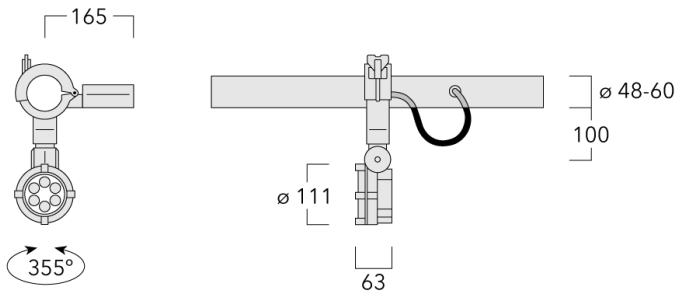

Including 0,4 m of flexible cable enclosed in stainless conduit, in-line connector and mounting clamp for installation to RAIL66 mounting system.

Weight	2.50 kg
Light distribution	wallwash [A20]
Light source	LED-6/12W / 700 mA - 4000 K
CRI	80
Power supply	EC
LEDs	6
Rated input power	14.5 W

Nominal Lumen (lm)

LED Lumen	310
Total Lumen	1860
Tj	85

Rated lumens (lm)

LED Lumen	216.1
Total Lumen	1296.6
Ta	25

Specifications

Material description

Body	Marine-grade die-cast aluminium alloy
Lens	Safety glass lens
Colours	<div style="display: flex; align-items: center;"> <div style="width: 20px; height: 20px; background-color: black; margin-right: 5px;"></div> RAL9004 Signal black </div> <div style="display: flex; align-items: center; margin-top: 5px;"> <div style="width: 20px; height: 20px; background-color: #cccccc; margin-right: 5px;"></div> RAL9006 White aluminium </div> <div style="display: flex; align-items: center; margin-top: 5px;"> <div style="width: 20px; height: 20px; background-color: #808080; margin-right: 5px;"></div> RAL9007 Grey aluminium </div> <div style="display: flex; align-items: center; margin-top: 5px;"> <div style="width: 20px; height: 20px; background-color: #444444; margin-right: 5px;"></div> RAL7016 Anthracite grey </div> <div style="display: flex; align-items: center; margin-top: 5px;"> <div style="width: 20px; height: 20px; background-color: #e0e0e0; margin-right: 5px;"></div> RAL9016 Traffic white </div>
Gasket	Silicone rubber gasket
Fasteners	PCS Polymer Coated Stainless Steel Hardware
Ingress protection	IP66
Impact resistance	IK07
Corrosion resistance	5CE