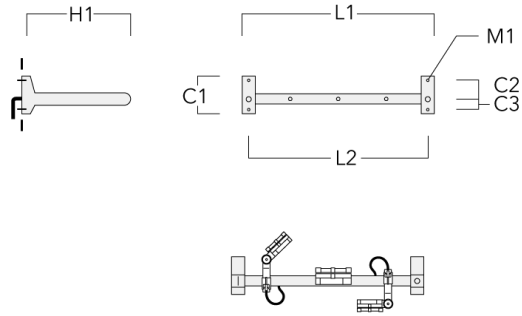

FLC121 LED RAIL66

Description	Part ID	C1	C2	C3	H1	M1	Weight (kg)	L1	L2
3 Mains outlets (L=1650)	310-9240	220	120	60	600	13	13.30	1650	1570