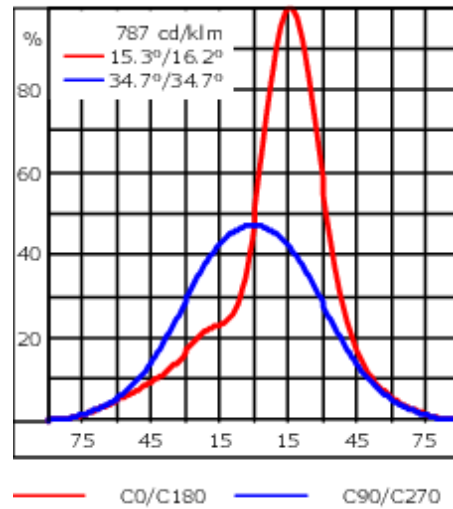

Specifications

Material description

Body	Marine-grade die-cast aluminium alloy
Lens	Safety glass lens
Colours	RAL9004 Signal black RAL9006 White aluminium RAL9007 Grey aluminium RAL7016 Anthracite grey RAL9016 Traffic white
Gasket	Silicone rubber gasket
Fasteners	PCS Polymer Coated Stainless Steel Hardware
Ingress protection	IP66
Impact resistance	IK07
Corrosion resistance	5CE

Electrical description

Power supply	220-240V / 50-60 Hz
Driver / Ballast	Integral EC electronic converter in thermally-separated compartment
Surge protection	1/2 kV

Additional information

Lifetime	Ta=25° L90B10 > 90000h
Energy efficiency class	C-D (Light source)

WE-EF LEUCHTEN GmbH

Töpinger Straße 16, 29646 Bispingen, Germany - Phone: +49 5194 909-0

info@we-ef.com - <https://we-ef.com>

Subject to technical changes and errors. - Generated on 23/10/2024