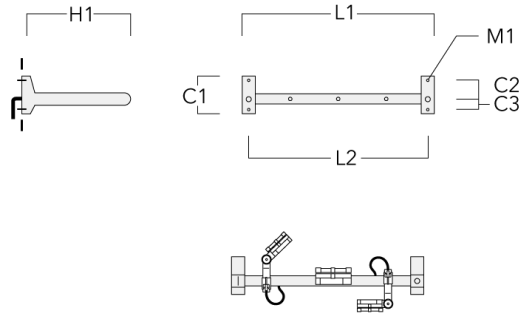

FLC121 LED RAIL66

Description	Part ID	C1	C2	C3	H1	M1	Weight (kg)	L1	L2
4 Mains outlets (L=2150)	310-9250	220	120	60	600	13	14.60	2150	2070