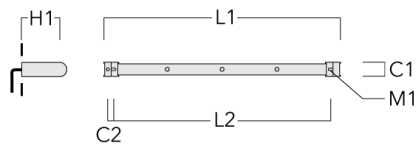

Flat Surface Fitters

WE-EF LEUCHTEN GmbH

Töpinger Straße 16, 29646 Bispingen, Germany - Phone: +49 5194 909-0

info@we-ef.com - <https://we-ef.com>

Subject to technical changes and errors. - Generated on 23/10/2024