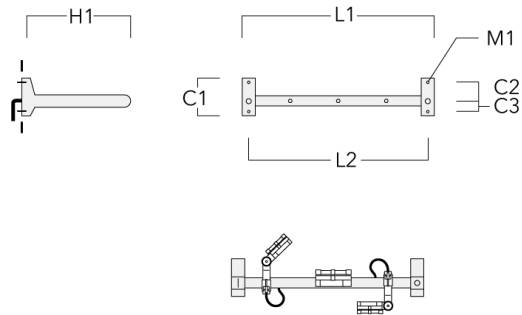

4 Mains outlets (L=1650)	310-9242	220	120	60	600	13	13.30	1650	1570