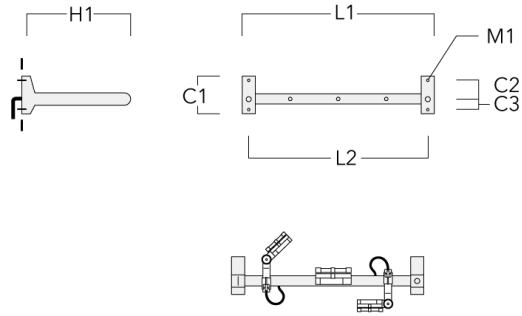

info@we-ef.com - <https://we-ef.com>

Subject to technical changes and errors. - Generated on 23/10/2024

FLC121 LED RAIL66

Description	Part ID	C1	C2	D1	D2	L	M1	Weight (kg)
Surface fitters (pair)	310-9290	20	30	180	140	1070	9	1.70

Column Fitters

Description	Part ID	C1	C2	L	M1	Weight (kg)
Column fitters (pair)	310-9294	30	100	1115	12	0.90

Cantilever

WE-EF LEUCHTEN GmbH

Töpinger Straße 16, 29646 Bispingen, Germany - Phone: +49 5194 909-0

info@we-ef.com - <https://we-ef.com>

Subject to technical changes and errors. - Generated on 23/10/2024

FLC121 LED RAIL66

Description	Part ID	C1	C2	C3	H1	M1	Weight (kg)	L1	L2
2 Mains outlets (L=1150)	310-9230	220	120	60	600	13	12	1150	1070