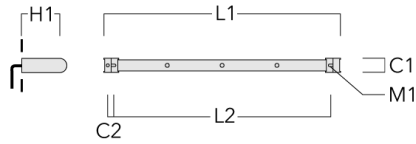

FLC121 LED RAIL66

Description	Part ID	C1	C2	H1	M1	Weight (kg)	L1	L2
3 Mains outlets (L=1650)	310-9210	75	30	200	12	7.20	1650	1545