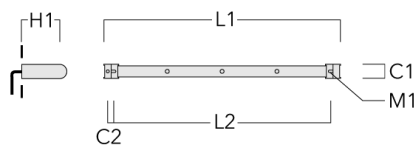

3 Mains outlets (L=1150)	310-9202	75	30	200	12	5.90	1150	1045