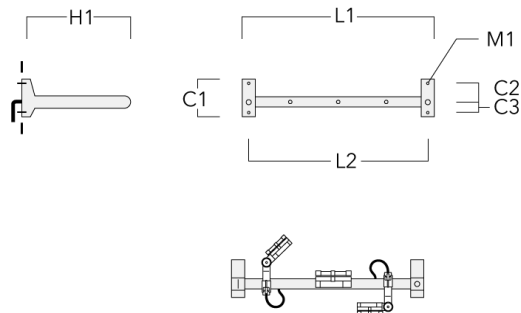

WE-EF LIGHTING USA, LLC

410-D Keystone Drive, 15086 Warrendale, PA 15086 - Phone: +1 724 742 0030
customersupport.usa@we-ef.com - <https://we-ef.com/us>

Subject to technical changes and errors. - Generated on 11/23/2024