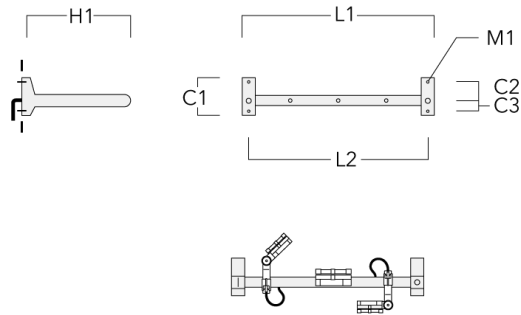

FLC121 LED RAIL66

Description	Part ID	C1	C2	C3	H1	M1	Weight (lb)	L1	L2
4 Mains outlets (L=84.65)	310-9250	8.66	4.72	2.36	23.62	0.51	32.19	84.65	81.49

6 Mains outlets (L=84.65)	310-9252	8.66	4.72	2.36	23.62	0.51	32.19	84.65	81.5