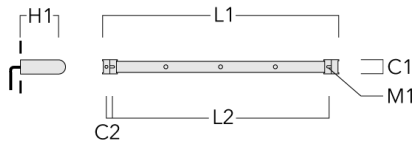

FLC121 LED RAIL66

Description	Part ID	C1	C2	H1	M1	Weight (lb)	L1	L2
3 Mains outlets (L=64.69)	310-9210	3.00	1.18	7.90	0.5	15.90	64.69	60.83

4 Mains outlets (L=64.69)	310-9212	3.00	1.18	7.90	5	13.00 lbs	64.69	60.83