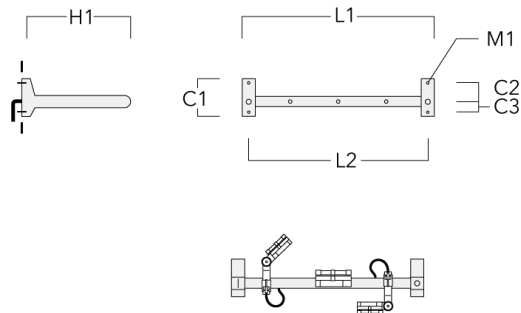

Knuckle permits 350° horizontal and 90° vertical aiming of optics.

Specify product with 7 Digit product code - Finish Color. Accessories, such as mounting, optical, and electrical, must be specified separately.

Column Fitters

Description	Part ID	C1	C2	L	M1	Weight (lb)
Column Fitters (pair)	310-9294	1.20	4.00	43.9	.5	2.00

FLC121 LED RAIL66

Cantilever

Description	Part ID	C1	C2	C3	H1	M1	Weight (lb)	L1	L2
2 Mains outlets (L=45.28)	310-9230	8.66	4.72	2.36	23.62	0.51	26.46	45.28	42.13

Description	Part ID	C1	C2	C3	H1	M1	Weight (lb)	L1	L2
3 Mains outlets (L=64.69)	310-9240	8.66	4.72	2.36	23.62	0.51	29.32	64.96	61.81

4 Mains outlets (L=64.69)	310-9242	8.66	4.72	2.36	23.62	0.51	29.32	64.96	61.81
---------------------------	----------	------	------	------	-------	------	-------	-------	-------