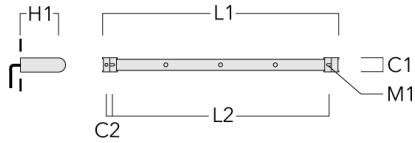

FLC121 LED RAIL66

Description	Part ID	C1	C2	H1	M1	Weight (lb)	L1	L2
4 Mains outlets (L=84.65)	310-9220	3.00	1.18	7.90	0.5	18.76	84.65	80.51

6 Mains outlets (L=84.65)	310-9222	3.00	1.18	7.90	0.5	18.76	84.65	80.51