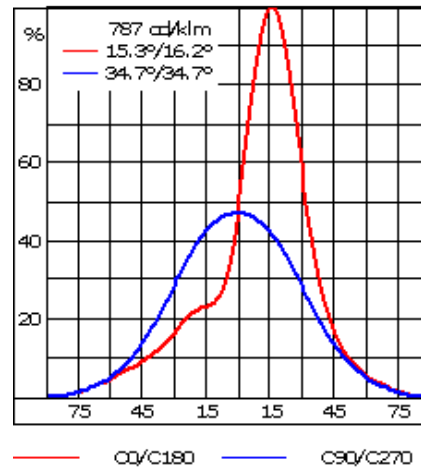

Specifications

Material description

Body	Marine-grade die-cast aluminium alloy
Lens	Clear tempered glass lens
Colors	 RAL9004 Black RAL9007 Grey Metallic RAL9016 White RAL8019 Dark Bronze
Gasket	Silicone rubber gasket
Fasteners	PCS Polymer Coated Stainless Steel hardware
Ingress protection	IP66
Impact resistance	IK07
Corrosion resistance	5CE

Electrical description

Power supply	Integral [ECG] electronic driver 120V-277V. 0-10V dimmable, to be specified with order.
Driver / Ballast	Integral EC electronic converter in thermally-separated compartment

WE-EF LIGHTING USA, LLC

410-D Keystone Drive, 15086 Warrendale, PA 15086 - Phone: +1 724 742 0030

customersupport.usa@we-ef.com - <https://we-ef.com/us>

Subject to technical changes and errors. - Generated on 11/23/2024