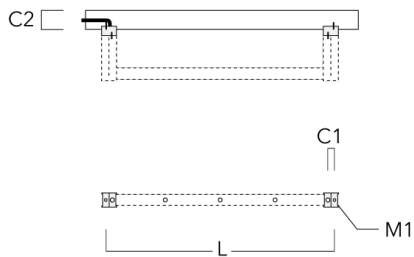

Knuckle permits 350° horizontal and 90° vertical aiming of optics.

Specify product with 7 Digit product code - Finish Color. Accessories, such as mounting, optical, and electrical, must be specified separately.

Subject to technical changes and errors. - Generated on 11/23/2024

FLC121 LED RAIL66

Flat Surface Fitters

Description	Part ID	C1	C2	D1	D2	L	M1	Weight (lb)
Surface fitters (pair)	310-9290	0.79	1.18	7.1	5.5	42.1	.35	3.70

Column Fitters

Description	Part ID	C1	C2	L	M1	Weight (lb)
Column Fitters (pair)	310-9294	1.20	4.00	43.9	.5	2.00

FLC121 LED RAIL66

Cantilever

Description	Part ID	C1	C2	C3	H1	M1	Weight (lb)	L1	L2
2 Mains outlets (L=45.28)	310-9230	8.66	4.72	2.36	23.62	0.51	26.46	45.28	42.13