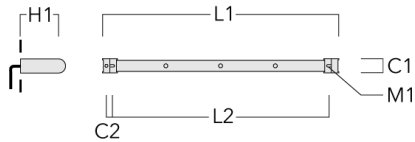

WE-EF LIGHTING USA, LLC

410-D Keystone Drive, 15086 Warrendale, PA 15086 - Phone: +1 724 742 0030
customersupport.usa@we-ef.com - <https://we-ef.com/us>

Subject to technical changes and errors. - Generated on 11/23/2024