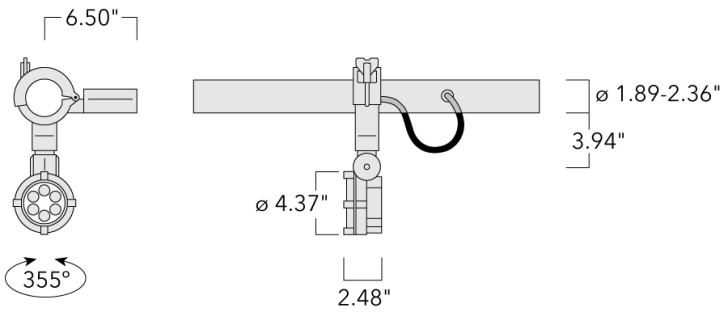

Specifications

Material description

Body	Marine-grade die-cast aluminium alloy
Lens	Clear tempered glass lens
Colors	 RAL9004 Black RAL9007 Grey Metallic RAL9016 White RAL8019 Dark Bronze
Gasket	Silicone rubber gasket
Fasteners	PCS Polymer Coated Stainless Steel hardware
Ingress protection	IP66
Impact resistance	IK07
Corrosion resistance	5CE

Electrical description

Power supply	Integral [ECG] electronic driver 120V-277V. 0-10V dimmable, to be specified with order.
Driver / Ballast	Integral EC electronic converter in thermally-separated compartment

WE-EF LIGHTING USA, LLC

410-D Keystone Drive, 15086 Warrendale, PA 15086 - Phone: +1 724 742 0030

customersupport.usa@we-ef.com - <https://we-ef.com/us>

Subject to technical changes and errors. - Generated on 11/23/2024