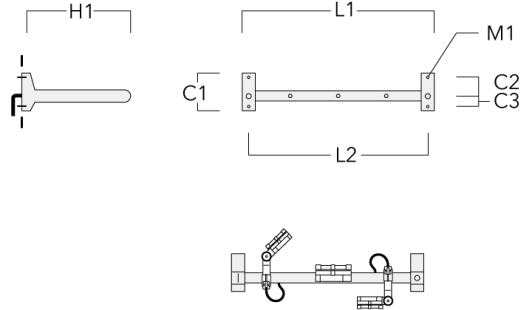

Knuckle permits 350° horizontal and 90° vertical aiming of optics.

Specify product with 7 Digit product code - Finish Color. Accessories, such as mounting, optical, and electrical, must be specified separately.

Subject to technical changes and errors. - Generated on 11/23/2024

FLC121 LED RAIL66

Flat Surface Fitters

Description	Part ID	C1	C2	D1	D2	L	M1	Weight (lb)
Surface fitters (pair)	310-9290	0.79	1.18	7.1	5.5	42.1	.35	3.70

Column Fitters

Description	Part ID	C1	C2	L	M1	Weight (lb)
Column Fitters (pair)	310-9294	1.20	4.00	43.9	.5	2.00

FLC121 LED RAIL66

Cantilever

Description	Part ID	C1	C2	C3	H1	M1	Weight (lb)	L1	L2
2 Mains outlets (L=45.28)	310-9230	8.66	4.72	2.36	23.62	0.51	26.46	45.28	42.13