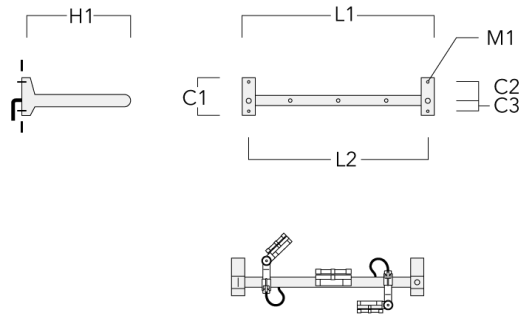

FLC121 LED RAIL66

Description	Part ID	C1	C2	C3	H1	M1	Weight (lb)	L1	L2
3 Mains outlets (L=64.69)	310-9240	8.66	4.72	2.36	23.62	0.51	29.32	64.96	61.81

4 Mains outlets (L=64.69)	310-9242	8.66	4.72	2.36	23.62	0.51	29.32	64.96	61.81