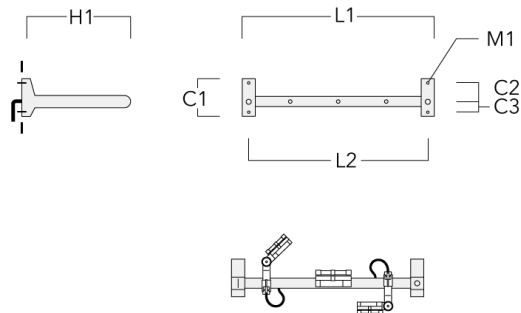

WE-EF LIGHTING USA, LLC

410-D Keystone Drive, 15086 Warrendale, PA 15086 - Phone: +1 724 742 0030
customersupport.usa@we-ef.com - <https://we-ef.com/us>
Subject to technical changes and errors. - Generated on 11/23/2024