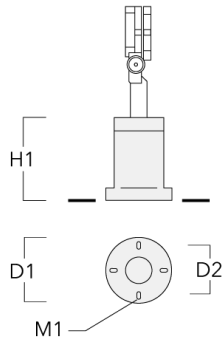

Mounting Accessories

Pole clamp

Description	Part ID	D1	Weight (kg)	D
Pole clamp SP1-2/M8, single (Ø 76-89)	146-0246	76-89	1.20	76-89

Pole clamp SP2-2/M8, double (Ø 38-60)	146-0247	38-60	1	38-66
---------------------------------------	----------	-------	---	-------

FLC121 LED Surface mounted

Description	Part ID	D1	Weight (kg)	D
Pole clamp SP2-2/M8, double (Ø 76-89)	146-0248	76-89	1.20	76-89

Pole clamp SP1-2/M8, single (Ø 38-60)	146-0245	38-60	1	38-66
---------------------------------------	----------	-------	---	-------

Short post

FLC121 LED Surface mounted

Description	Part ID	D1	D2	H1	M1	Weight (kg)
Short post EM1-2/M8	146-0253	160	130	200	9	1.10

Planted root

Description	Part ID	D1	D2	D3	D4	H1	H2	M1	T1	T2	Weight (kg)
Planted root ESV4	300-0461-AP	150	130	60	89	400	350	8	200	50 x 100	3.85