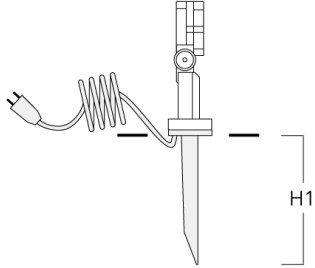

FLC121 LED Surface mounted

Description	Part ID	H1	Weight (kg)
Ground spike EF1-2/M5	146-0251	270	1