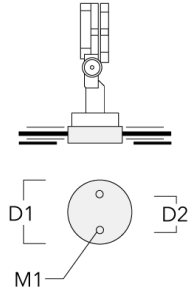

FLC121 LED Surface mounted

Description	Part ID	D1	D2	M1	Weight (kg)
Junction box JB1	310-9000	135	67	9	1.6