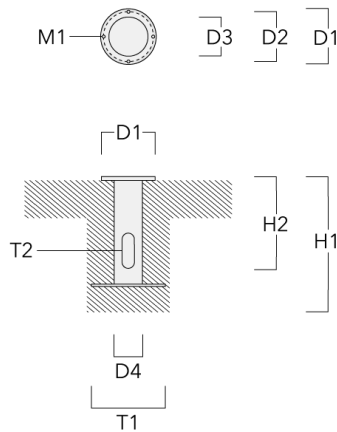

Mounting Accessories

Pole clamp

Description	Part ID	D1	Weight (kg)	D
Pole clamp SP1-2/M8, single (Ø 76-89)	146-0246	76-89	1.20	76-89

Pole clamp SP2-2/M8, double (Ø 38-60)	146-0247	38-60	1	38-66
---------------------------------------	----------	-------	---	-------

FLC121 LED Surface mounted

Description	Part ID	D1	Weight (kg)	D
Pole clamp SP2-2/M8, double (Ø 76-89)	146-0248	76-89	1.20	76-89

Pole clamp SP1-2/M8, single (Ø 38-60)	146-0245	38-60	1	38-66
---------------------------------------	----------	-------	---	-------

Short post

FLC121 LED Surface mounted

Description	Part ID	D1	D2	H1	M1	Weight (kg)
Short post EM1-2/M8	146-0253	160	130	200	9	1.10

Planted root

Description	Part ID	D1	D2	D3	D4	H1	H2	M1	T1	T2	Weight (kg)
Planted root ESV4	300-0461-AP	150	130	60	89	400	350	8	200	50 x 100	3.85