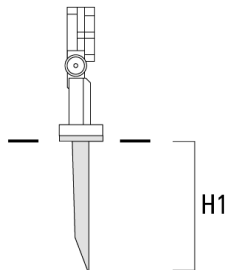

Ground spike EF1 (without cable and plug)	146-0250	270	0.40