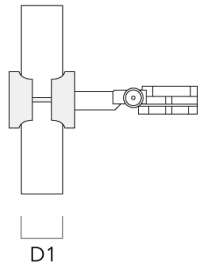

Wallwash lens

Description	Part ID	C1
Wallwash lens IO-20	145-0145	81

Glare shield

Description	Part ID	A	C1
Glare shield ES	145-9192	102	119

FLC121 LED Surface mounted

Linear louvre

Description	Part ID	C1
Linear louvre IL	145-9171	81

Colour correction filter

Description	Part ID
IF-3000K > 2400K	145-9188

Mounting Accessories

Pole clamp

Description	Part ID	D1	Weight (kg)	D
Pole clamp SP1-2/M8, single (Ø 76-89)	146-0246	76-89	1.20	76-89

Pole clamp SP2-2/M8, double (Ø 38-60)	146-0247	38-60	1	38-66
---------------------------------------	----------	-------	---	-------

FLC121 LED Surface mounted

Description	Part ID	D1	Weight (kg)	D
Pole clamp SP2-2/M8, double (Ø 76-89)	146-0248	76-89	1.20	76-89

Pole clamp SP1-2/M8, single (Ø 38-60)	146-0245	38-60	1	38-66
---------------------------------------	----------	-------	---	-------