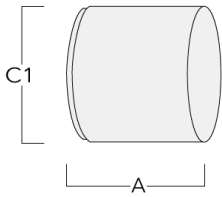

<https://we-ef.com/asia>

Subject to technical changes and errors. - Generated on 23/11/2024

145-0031+145-0145

we-ef

FLC121 LED Surface mounted

Optical Accessories

Snoot

Description	Part ID	A	C1
Snoot ET	145-0030	60	120