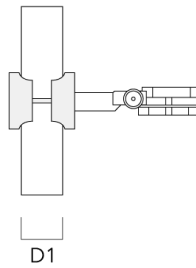

Wallwash lens

Description	Part ID	C1
Wallwash lens IO-20	145-0145	81

Glare shield

Description	Part ID	A	C1
Glare shield ES	145-9192	102	119

FLC121 LED Surface mounted

Linear louvre

Description	Part ID	C1
Linear louvre IL	145-9171	81

Colour correction filter

Description	Part ID
IF-3000K > 2400K	145-9188

Mounting Accessories

Pole clamp

Description	Part ID	D1	Weight (kg)	D
Pole clamp SP1-2/M8, single (Ø 76-89)	146-0246	76-89	1.20	76-89

Pole clamp SP2-2/M8, double (Ø 38-60)	146-0247	38-60	1	38-66
---------------------------------------	----------	-------	---	-------

FLC121 LED Surface mounted

Description	Part ID	D1	Weight (kg)	D
Pole clamp SP2-2/M8, double (Ø 76-89)	146-0248	76-89	1.20	76-89

Pole clamp SP1-2/M8, single (Ø 38-60)	146-0245	38-60	1	38-66
---------------------------------------	----------	-------	---	-------