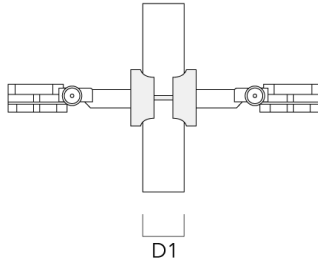

Wallwash lens

Description	Part ID	C1
Wallwash lens IO-20	145-0145	81

Glare shield

Description	Part ID	A	C1
Glare shield ES	145-9192	102	119

FLC121 LED Surface mounted

Linear louvre

Description	Part ID	C1
Linear louvre IL	145-9171	81

Colour correction filter

Description	Part ID
IF-3000K > 2400K	145-9188

Mounting Accessories

Pole clamp

Description	Part ID	D1	Weight (kg)	D
Pole clamp SP1-2/M8, single (Ø 76-89)	146-0246	76-89	1.20	76-89

Pole clamp SP2-2/M8, double (Ø 38-60)	146-0247	38-60	1	38-66
---------------------------------------	----------	-------	---	-------

FLC121 LED Surface mounted

Description	Part ID	D1	Weight (kg)	D
Pole clamp SP2-2/M8, double (Ø 76-89)	146-0248	76-89	1.20	76-89

Pole clamp SP1-2/M8, single (Ø 38-60)	146-0245	38-60	1	38-66
---------------------------------------	----------	-------	---	-------