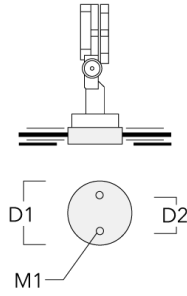

145-0031+145-0145

we-ef

FLC121 LED Surface mounted

Junction box

Description	Part ID	D1	D2	M1	Weight (kg)
Junction box JB1	310-9000	135	67	9	1.6

WE-EF LIGHTING (Thailand) Co., Ltd.

57 Moo 5, Kingkaew Rd., Bangplee, 10540 Samutprakarn - Phone: +66 2 738 96 20 - Fax: +66 2 738 96 29

<https://we-ef.com/asia>

Subject to technical changes and errors. - Generated on 23/11/2024