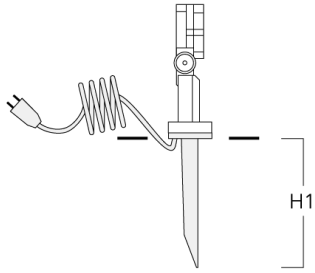

FLC121 LED Surface mounted

Ground spike

Description	Part ID	H1	Weight (kg)
Ground spike EF1 (including cable and plug)	146-0251	270	0.40