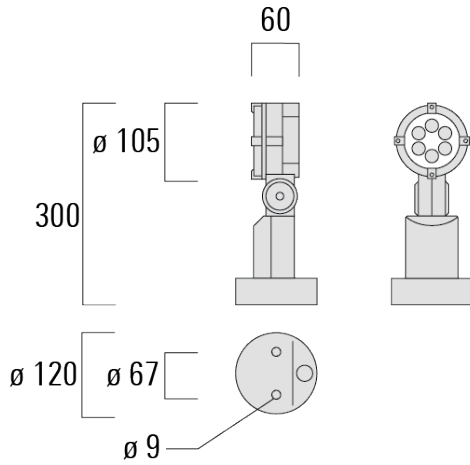

FLC121 LED Surface mounted

Specifications

Material description

Body	Marine-grade, die-cast aluminium alloy
Lens	Safety glass lens
Colours	RAL9004 Signal black RAL9007 Grey aluminium RAL7016 Anthracite grey RAL9016 Traffic white
Gasket	Silicone CCG® Controlled Compression Gasket
Fasteners	PCS hardware
Ingress protection	IP66
Impact resistance	IK07
Corrosion resistance	5CE
Windage	0.025 m²

Electrical description

Power supply	220-240V / 50-60 Hz
Driver / Ballast	Integral EC electronic converter in thermally-separated compartment