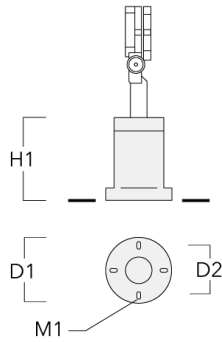

Colour correction filter

Description	Part ID
IF-3000K > 2400K	145-9188

Mounting Accessories

Pole clamp

Description	Part ID	D1	Weight (kg)	D
Pole clamp SP1-2/M8, single (Ø 76-89)	146-0246	76-89	1.20	76-89

Pole clamp SP2-2/M8, double (Ø 38-60)	146-0247	38-60	1	38-66
---------------------------------------	----------	-------	---	-------

FLC121 LED Surface mounted

Description	Part ID	D1	Weight (kg)	D
Pole clamp SP2-2/M8, double (Ø 76-89)	146-0248	76-89	1.20	76-89

Pole clamp SP1-2/M8, single (Ø 38-60)	146-0245	38-60	1	38-66
---------------------------------------	----------	-------	---	-------

FLC121 LED Surface mounted

Short post

Description	Part ID	D1	D2	H1	M1	Weight (kg)
Short post EM1-2/M8	146-0253	160	130	200	9	1.10

Planted root

Description	Part ID	D1	D2	D3	D4	H1	H2	M1	T1	T2	Weight (kg)
Planted root ESV4	300-0461-AP	150	130	60	89	400	350	8	200	50 x 100	3.85