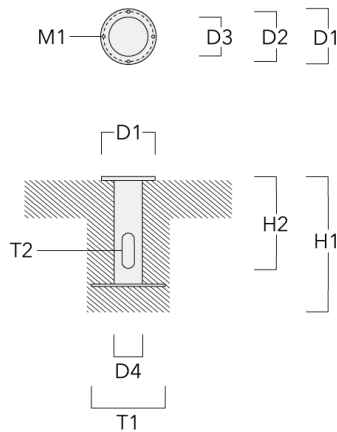

FLC121 LED Surface mounted

Description	Part ID	D1	Weight (kg)	D
Pole clamp SP2-2/M8, double (Ø 76-89)	146-0248	76-89	1.20	76-89

Pole clamp SP1-2/M8, single (Ø 38-60)	146-0245	38-60	1	38-66
---------------------------------------	----------	-------	---	-------

FLC121 LED Surface mounted

Short post

Description	Part ID	D1	D2	H1	M1	Weight (kg)
Short post EM1-2/M8	146-0253	160	130	200	9	1.10

Planted root

Description	Part ID	D1	D2	D3	D4	H1	H2	M1	T1	T2	Weight (kg)
Planted root ESV4	300-0461-AP	150	130	60	89	400	350	8	200	50 x 100	3.85

FLC121 LED Surface mounted

Ground spike

Description	Part ID	H1	Weight (kg)
Ground spike EF1 (including cable and plug)	146-0251	270	0.40

Ground spike EF1 (without cable and plug)	146-0250	270	0.40
---	----------	-----	------