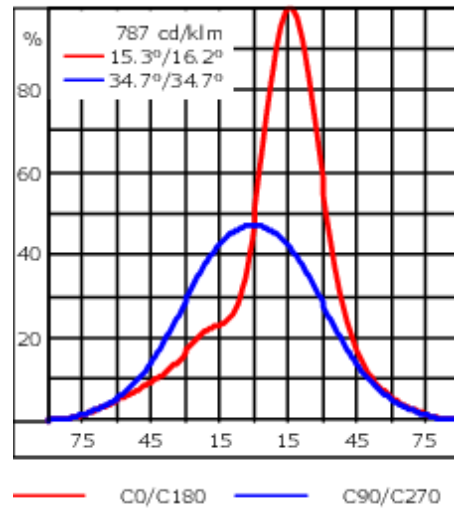

FLC121 LED Surface mounted

Specifications

Material description

Body	Marine-grade, die-cast aluminium alloy
Lens	Safety glass lens
Colours	RAL9004 Signal black RAL9007 Grey aluminium RAL7016 Anthracite grey RAL9016 Traffic white
Gasket	Silicone CCG® Controlled Compression Gasket
Fasteners	PCS hardware
Ingress protection	IP66
Impact resistance	IK07
Corrosion resistance	5CE
Windage	0.025 m²

Electrical description

Power supply	220-240V / 50-60 Hz
Driver / Ballast	Integral EC electronic converter in thermally-separated compartment