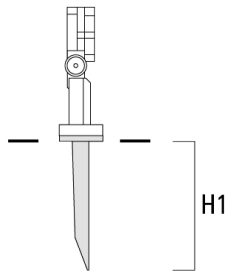

FLC121 LED Surface mounted

Description	Part ID	D1	Weight (kg)	D
Pole clamp SP2-2/M8, double (Ø 76-89)	146-0248	76-89	1.20	76-89

Pole clamp SP1-2/M8, single (Ø 38-60)	146-0245	38-60	1	38-66
---------------------------------------	----------	-------	---	-------

FLC121 LED Surface mounted

Short post

Description	Part ID	D1	D2	H1	M1	Weight (kg)
Short post EM1-2/M8	146-0253	160	130	200	9	1.10

Planted root

Description	Part ID	D1	D2	D3	D4	H1	H2	M1	T1	T2	Weight (kg)
Planted root ESV4	300-0461-AP	150	130	60	89	400	350	8	200	50 x 100	3.85

FLC121 LED Surface mounted

Ground spike

Description	Part ID	H1	Weight (kg)
Ground spike EF1 (including cable and plug)	146-0251	270	0.40

Ground spike EF1 (without cable and plug)	146-0250	270	0.40
---	----------	-----	------