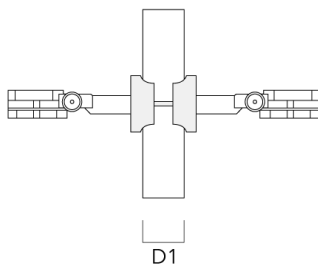

Wallwash lens

Description	Part ID	C1
Wallwash lens IO-20	145-0145	81

Glare shield

Description	Part ID	A	C1
Glare shield ES	145-9192	102	119

FLC121 LED Surface mounted

Linear louvre

Description	Part ID	C1
Linear louvre IL	145-9171	81

Colour correction filter

Description	Part ID
IF-3000K > 2400K	145-9188

Mounting Accessories

Pole clamp

Description	Part ID	D1	Weight (kg)	D
Pole clamp SP1-2/M8, single (Ø 76-89)	146-0246	76-89	1.20	76-89

Pole clamp SP2-2/M8, double (Ø 38-60)	146-0247	38-60	1	38-66
---------------------------------------	----------	-------	---	-------

FLC121 LED Surface mounted

Description	Part ID	D1	Weight (kg)	D
Pole clamp SP2-2/M8, double (Ø 76-89)	146-0248	76-89	1.20	76-89

Pole clamp SP1-2/M8, single (Ø 38-60)	146-0245	38-60	1	38-66
---------------------------------------	----------	-------	---	-------