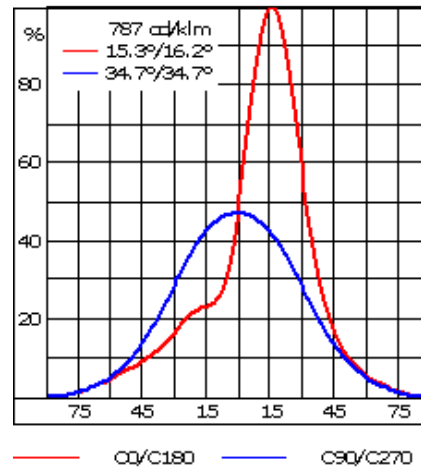

FLC121 LED - Wall bracket

Specifications

Material description

Body	Marine-grade, all-aluminium construction
Lens	Clear tempered glass lens.
Colors	 RAL9004 Black RAL9007 Grey Metallic RAL9016 White RAL8019 Dark Bronze
Gasket	Silicone rubber gasket
Fasteners	PCS Polymer Coated Stainless Steel hardware
Ingress protection	IP55
Impact resistance	IK07
Corrosion resistance	5CE

Electrical description

Power supply	Integral [ECG] electronic 0-10 V dimmable driver in 120-277 universal voltage
Driver / Ballast	Integral EC electronic converter in thermally-separated compartment
Surge protection	Integral 10kV Surge Protector

WE-EF LIGHTING USA, LLC

410-D Keystone Drive, 15086 Warrendale, PA 15086 - Phone: +1 724 742 0030
customersupport.usa@we-ef.com - <https://we-ef.com/us>
Subject to technical changes and errors. - Generated on 11/23/2024