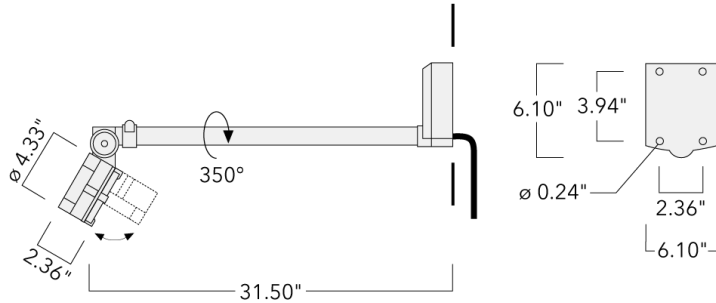

FLC121 LED - Wall bracket

Specifications

Material description

Body	Marine-grade, all-aluminium construction
Lens	Clear tempered glass lens.
Colors	 RAL9004 Black RAL9007 Grey Metallic RAL9016 White RAL8019 Dark Bronze
Gasket	Silicone rubber gasket
Fasteners	PCS Polymer Coated Stainless Steel hardware
Ingress protection	IP55
Impact resistance	IK07
Corrosion resistance	5CE

Electrical description

Power supply	Integral [ECG] electronic 0-10 V dimmable driver in 120-277 universal voltage
Driver / Ballast	Integral EC electronic converter in thermally-separated compartment
Surge protection	Integral 10kV Surge Protector

WE-EF LIGHTING USA, LLC

410-D Keystone Drive, 15086 Warrendale, PA 15086 - Phone: +1 724 742 0030
customersupport.usa@we-ef.com - <https://we-ef.com/us>
Subject to technical changes and errors. - Generated on 11/23/2024