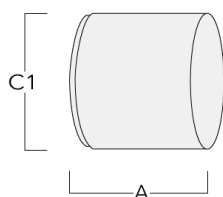

145-0038+145-0145

FLC121 LED - support mural

we-ef

Accessoires Optiques

Canon anti-éblouissement

Description	Code produit	A	C1
Canon anti-éblouissement ET	145-0030	60	120

Lentille ovalisante

Description	Code produit	C1
IO-180-FLC121-LED	145-0050	81